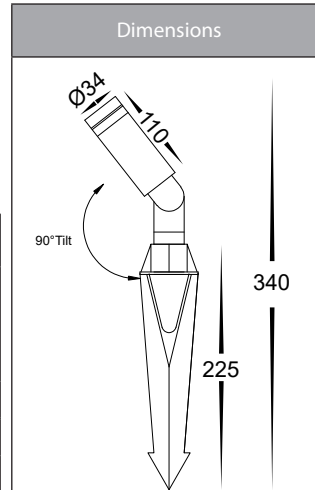

Cilindor Solid Brass Garden Spike Spot Lights

Product Specifications

Name	Cilindor
Material	Solid Brass with Plastic Spike
Colour	Antique Brass, Black or Brass
IP Rating	IP65
Installation Type	Ground - Spike
Lamp Base	Built in LED
Max Wattage	1x 3w LED
Protection Class	3 (No Earth Required)
Lamp Expectancy	>30,000hrs
Diffuser Type	Clear Glass
Cable Length	2000mm
CRI	CRI>80
Dimmable	Yes
IK Rating	IK10
Warranty	3 Years Replacement*

Product Ordering

Image	Part Number	Colour Temp	Lumens	Input Voltage	Beam Angle	Included LED	Barcode
	HV1435T-AB	3000k 4000k 5500k	250lm 270lm 265lm	12v DC	36°	TRI Colour 3w Built in LED	9350418035219
	HV1435T-BLK	3000k 4000k 5500k	250lm 270lm 265lm	12v DC	36°	TRI Colour 3w Built in LED	9350418035226
	HV1435T-BR	3000k 4000k 5500k	250lm 270lm 265lm	12v DC	36°	TRI Colour 3w Built in LED	9350418035233