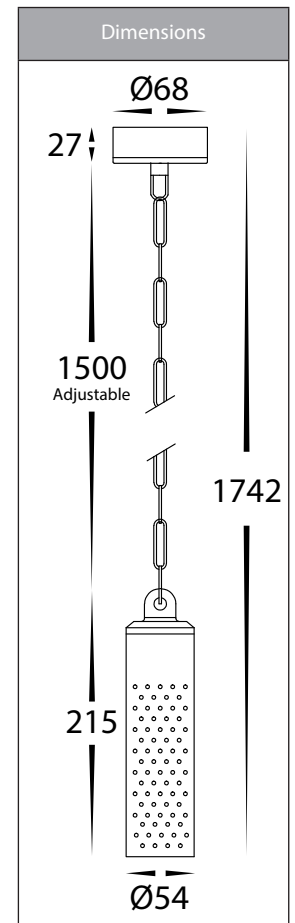

Willow Solid Brass LED Pendant Lights

Product Specifications

Name	Willow
Material	Solid Brass
Colour	Antique Brass, Black, Brass
Cable Length	1500mm (Adjustable)
IP Rating	IP65
IK Rating	IK08
Installation Type	Ceiling - Surface Mounted
Lamp Base	GU10 or MR16
Max Wattage	20w
Protection Class	240v = 1 (Earth Required) 12v DC = 3 (Low Voltage - No Earth Required)
Lamp Expectancy	>30,000hrs
Diffuser Type	Clear Glass
CRI	CRI>80
Dimmable	No
Warranty	3 Years Replacement*

Product Ordering

Image	Part Number	Colour Temp	Lumens	Input Voltage	Beam Angle	Included LED	Barcode
	HV5901T-AB-240V	3000k 4000k 5000k	270lm 285lm 300lm	240v AC	120°	TRI Colour 5w GU10 LED	9350418032522
	HV5901T-AB-12V	3000k 4000k 5000k	270lm 285lm 300lm	12v DC	120°	TRI Colour 5 MR16 LED	9350418033512
	HV5901T-BLK-240V	3000k 4000k 5000k	270lm 285lm 300lm	240v AC	120°	TRI Colour 5w GU10 LED	9350418032546
	HV5901T-BLK-12V	3000k 4000k 5000k	270lm 285lm 300lm	12v DC	120°	TRI Colour 5 MR16 LED	9350418033536
	HV5901T-BR-240V	3000k 4000k 5000k	270lm 285lm 300lm	240v AC	120°	TRI Colour 5w GU10 LED	9350418032539
	HV5901T-BR-12V	3000k 4000k 5000k	270lm 285lm 300lm	12v DC	120°	TRI Colour 5 MR16 LED	9350418033529