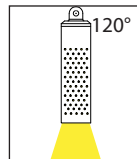

Willow Solid Brass LED Pendant Lights

Product Specifications

Name	Willow
Material	Solid Brass
Colour	Antique Brass, Black, Brass
Cable Length	1500mm (Adjustable)
IP Rating	IP65
IK Rating	IK08
Installation Type	Ceiling - Surface Mounted
Lamp Base	GU10 or MR16
Max Wattage	20w
Protection Class	240v = 1 (Earth Required) 12v DC = 3 (Low Voltage - No Earth Required)
Lamp Expectancy	>30,000hrs
Diffuser Type	Clear Glass
CRI	CRI>80
Dimmable	No
Warranty	3 Years Replacement*

Product Ordering

Image	Part Number	Colour Temp	Lumens	Input Voltage	Beam Angle	Included LED	Barcode
	HV5901T-AB-240V	3000k 4000k 5000k	270lm 285lm 300lm	240v AC	120°	TRI Colour 5w GU10 LED	9350418032522
	HV5901T-AB-12V	3000k 4000k 5000k	270lm 285lm 300lm	12v DC	120°	TRI Colour 5 MR16 LED	9350418033512
	HV5901T-BLK-240V	3000k 4000k 5000k	270lm 285lm 300lm	240v AC	120°	TRI Colour 5w GU10 LED	9350418032546
	HV5901T-BLK-12V	3000k 4000k 5000k	270lm 285lm 300lm	12v DC	120°	TRI Colour 5 MR16 LED	9350418033536
	HV5901T-BR-240V	3000k 4000k 5000k	270lm 285lm 300lm	240v AC	120°	TRI Colour 5w GU10 LED	9350418032539
	HV5901T-BR-12V	3000k 4000k 5000k	270lm 285lm 300lm	12v DC	120°	TRI Colour 5 MR16 LED	9350418033529