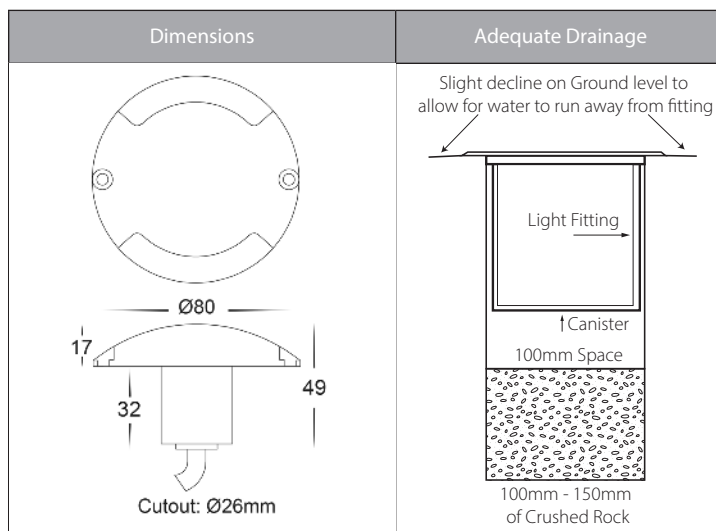

Dome Aluminium Recessed Outdoor Lights

Product Specifications

Name	Dome
Material	Aluminium + Polycarbonate body
Colour	Silver or Poly Powder Coated Black
Cut Out	26mm
IP Rating	IP65
IK Rating	IK08
Installation Type	Ground - Recessed
Cable Length	300mm
Lamp Base	Built in LED
Max Wattage	3w
Protection Class	3 (No Earth Required)
Lamp Expectancy	<30,000hrs
Diffuser Type	Plastic
CRI	CRI>80
Dimmable	No
Warranty	3 Years Replacement*

Product Ordering

Image	Part Number	Colour Temp	Lumens	Input Voltage	Beam Angle	Included LED	Barcode
	HV2872W-BLK	3000k	2x 180lm	12v DC	120°	2x 3w Built in LED	9350418012418
	HV2872C-BLK	5500k	2x 190lm	12v DC	120°	2x 3w Built in LED	9350418012401
	HV2872W-SLV	3000k	2x 180lm	12v DC	120°	2x 3w Built in LED	9350418012395
	HV2872C-SLV	5500k	2x 190lm	12v DC	120°	2x 3w Built in LED	9350418012388