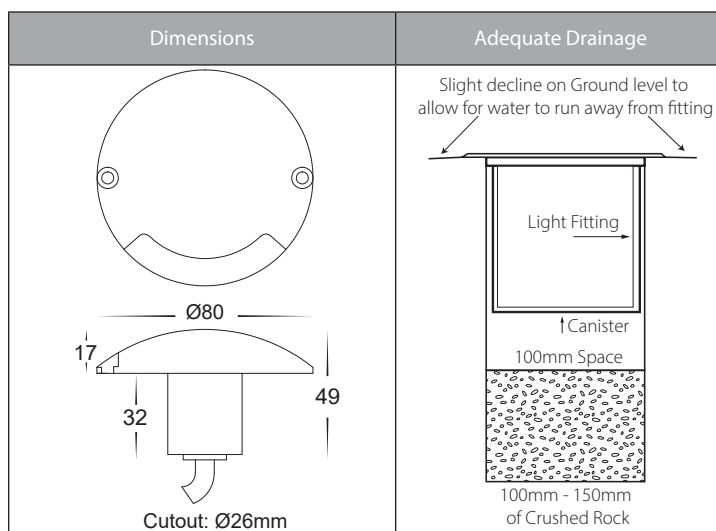

## Product Specifications

Name	Dome
Material	Aluminium + Polycarbonate body
Colour	Silver or Poly Powder Coated Black
Cut Out	26mm
IP Rating	IP65
IK Rating	IK08
Installation Type	Ground - Recessed
Cable Length	300mm
Lamp Base	Built in LED
Max Wattage	3w
Protection Class	3 (No Earth Required)
Lamp Expectancy	<30,000hrs
Diffuser Type	Plastic
CRI	CRI>80
Dimmable	No
Warranty	3 Years Replacement*

## Product Ordering

Image	Part Number	Colour Temp	Lumens	Input Voltage	Beam Angle	Included LED	Barcode
	<b>HV2871W-BLK</b>	3000k	180lm	12v DC	120°	3w Built in LED	9350418012371
	<b>HV2871C-BLK</b>	5500k	190lm	12v DC	120°	3w Built in LED	9350418012364
	<b>HV2871W-SLV</b>	3000k	180lm	12v DC	120°	3w Built in LED	9350418012357
	<b>HV2871C-SLV</b>	5500k	190lm	12v DC	120°	3w Built in LED	9350418012340