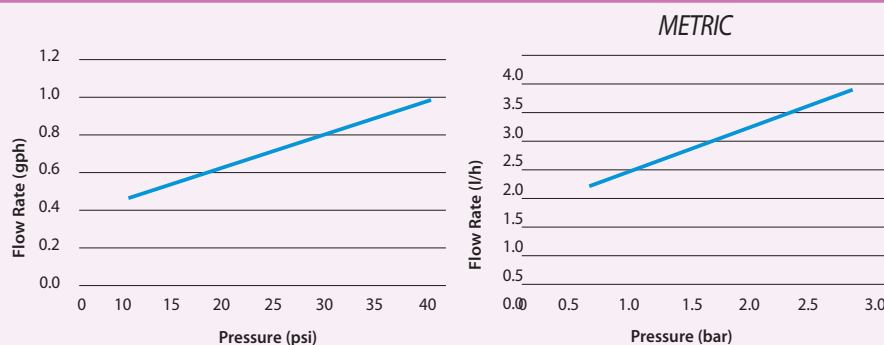

Operating Range

- 10 to 40 psi (0.7 to 2.7 bar)
- Flow rate at 30 psi (2.0 bar): 0.8gph (3.0 l/h)
- Required filtration: 200 mesh (75 micron)

Specifications

- Outside diameter: 0.250" (6 mm)
- Inside diameter: 0.170" (4 mm)
- Wall thickness: 0.040" (1 mm)
- Spacing: 6" or 12" (15.25 cm and 30.5 cm)
- Length: 100' (30.5 m) coils

Models

- LDQ0806100 • LDQ0812100

LDQ-08-06-100

Flow Characteristics

Model	Flow at 30 psi		Spacing		Coil Length	
	gph	l/h	in.	cm	ft.	m
LDQ0806100	0.8	3.0	6	15.25	100	30.50
LDQ0812100	0.8	3.0	12	30.5	100	30.5

1/4" Landscape Dripline Performance

Maximum Length of Run (Feet)

Emitter Spacing	Maximum Length of Run	Flow per Ft. @ 15 psi
6"	19 feet	1 gph/ft.
12"	33 feet	0.5 gph/ft.