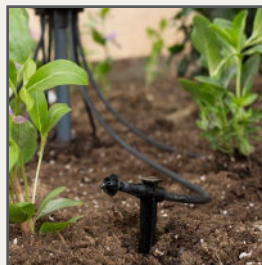

Use with XQ 1/4" Distribution Tubing; the strongest & most flexible tubing for emitters