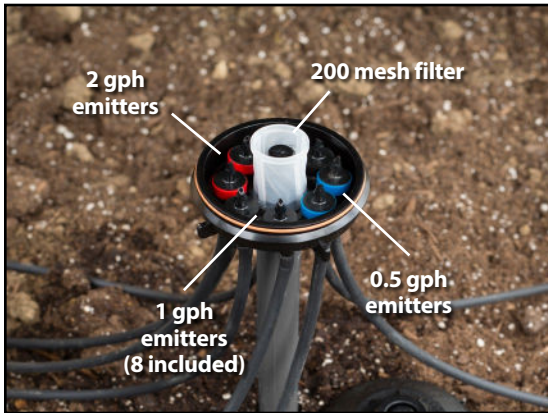

Xeri-Bird™ 8 Outlet Emission Device

The Most Flexible and Feature-Rich Multi-Outlet Device on the Market

Xeri-Bird™ is the only multi-outlet emission device on the market with 8 ports that can be configured from 0.5 to 24 gph.

Tailored Watering Solution

Xeri-Bird™ is the only multi-outlet emission device on the market with 8 ports that can be configured from 0.5 to 24 gph using interchangeable emitters or unrestricted flow.

Healthier Plants

By watering at the root zone, the plants are able to absorb the perfect amount of water just as nature intended. This also reduces foliar disease.

Multiple Applications

Great for small plants, sparsley planted zones, and container plants.

RAIN  BIRD®

Xeri-Bird™ 8 Outlet Emission Device

Tailored Watering Solution

Each port can be configured on the Xeri-Bird™ by installing flow controlled emitters. The photo to the left shows a combination of 0.5, 1.0, and 2.0 gph Xeri-Bug emitters. For medium flow applications, Rain Bird's PC Modules can also be installed which offers flow rates from 5 to 24 gph. For unrestricted flow, an SPB-025 Barb Transfer Fitting can be installed.