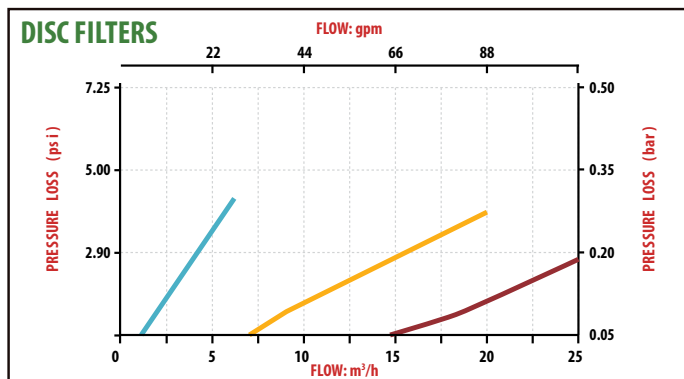

Specifications

These filters shall provide in line filtration for flows ranging from 33 gpm to 110 gpm with a maximum pressure of 116 psi. The product will allow for manual removal and cleaning of the filter cartridge (disc or screen) without the requirement of a tool. The product will be equipped with ports for pressure gages and an auxiliary capped port that can be drilled out to provide draining or depressurization.

The filters do not provide pressure regulation.

Flow Rate vs. Pressure Loss

Large Capacity Filters
120 Mesh / 130 micron

Filter Housing Dimensions

Model	A-B	H	W	X	D
1"	1" NPT	6.81"	7.48"	6.22"	3.27"
1.5"	1.5" NPT	9.53"	10.28"	9.92"	5.67"
2"	2" NPT	9.76"	10.63"	10.51"	5.67"