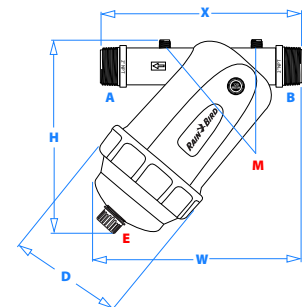

Specifications

These filters shall provide in line filtration for flows ranging from 33 gpm to 110 gpm with a maximum pressure of 116 psi. The product will allow for manual removal and cleaning of the filter cartridge (disc or screen) without the requirement of a tool. The product will be equipped with ports for pressure gages and an auxiliary capped port that can be drilled out to provide draining or depressurization.

The filters do not provide pressure regulation.

Flow Rate vs. Pressure Loss

Large Capacity Filters
120 Mesh / 130 micron

Filter Housing Dimensions

Model	A-B	H	W	X	D
1"	1" NPT	6.81"	7.48"	6.22"	3.27"
1.5"	1.5" NPT	9.53"	10.28"	9.92"	5.67"
2"	2" NPT	9.76"	10.63"	10.51"	5.67"