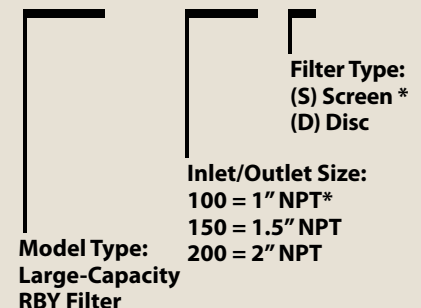

Specifications

• Inlet / Outlet Size:

1" Models: 1" NPT

1.5" Models: 1.5" NPT

2" Models: 2" NPT

Filtration:

Screen Filter: 120 Mesh (130 Micron)

Plastic Filter Discs: 120 Mesh (130 Micron)

Filter Types

Screen Filter: The 120 mesh screen filters are easy to clean and provide reliable filtration.

Plastic Filter Discs: These filters are made up of over a hundred grooved discs that allow water to pass while trapping debris. Less maintenance required due to large surface area.

Models

- **LCRBY100D**
- 1" Large-Capacity Disc Filter
- **LCRBY150S**
- 1.5" Large-Capacity Screen Filter
- **LCRBY150D**
- 1.5" Large-Capacity Disc Filter
- **LCRBY200S**
- 2" Large-Capacity Screen Filter
- **LCRBY200D**
- 2" Large-Capacity Disc Filter

How To Specify

LCRBY - 200 - S

* Screen not available in 1" model

1", 1.5" and 2" Large-Capacity RBY Filters

Filter Features

Disc Filter: These 120 mesh filters are made up of over a hundred grooved discs that allow water to pass while trapping debris. Less maintenance required due to large surface area.