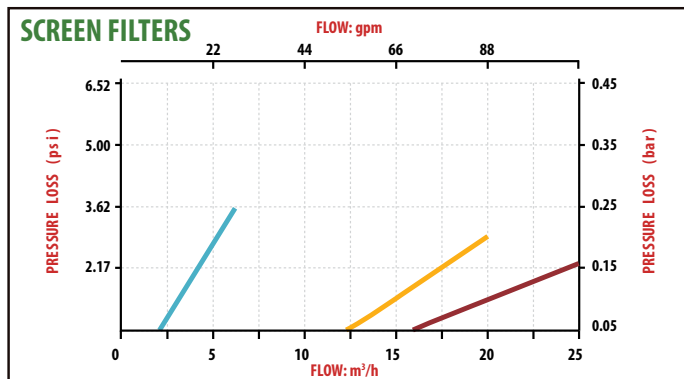

1", 1.5" and 2" Large-Capacity RBY Filters

Filter Features

Disc Filter: These 120 mesh filters are made up of over a hundred grooved discs that allow water to pass while trapping debris. Less maintenance required due to large surface area.

Durable: Made of long-lasting engineering-grade plastic.

Movable Discs: threaded closure system locks discs into place while in operation and allows them to be decompressed for easy cleaning of the filter unit.

Screen Filter: The 120 mesh stainless steel screen filters are easy to clean and provide reliable filtration.

Durable: Made of durable 316 stainless steel (AISI). The frame is made of polypropylene.

Easy to Clean: Just rinse and replace.

Specifications

These filters shall provide in line filtration for flows ranging from 33 gpm to 110 gpm with a maximum pressure of 116 psi. The product will allow for manual removal and cleaning of the filter cartridge (disc or screen) without the requirement of a tool. The product will be equipped with ports for pressure gages and an auxiliary capped port that can be drilled out to provide draining or depressurization.

The filters do not provide pressure regulation.

Flow Rate vs. Pressure Loss

Large Capacity Filters
120 Mesh / 130 micron

Filter Housing Dimensions

Model	A-B	H	W	X	D
1"	1" NPT	6.81"	7.48"	6.22"	3.27"
1.5"	1.5" NPT	9.53"	10.28"	9.92"	5.67"
2"	2" NPT	9.76"	10.63"	10.51"	5.67"