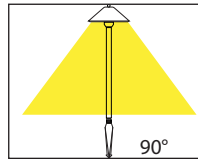

Optional Havit Compatible Accessories

Image	Part Number	Description
	12v DC LED Drivers	See Catalogue or Website for full range of 12v DC LED Drivers
	HV9911	Small IP67 Weatherproof Connector
	HV9912	Medium IP67 Weatherproof Connector
	HV9913	Large IP67 Weatherproof Connector

Product Ordering

Part Number	Colour Temp	Lumens	Input Voltage	Beam Angle	Included LED	Barcode
HV1453T-AB	3000k 4000k 5500k	300lm 315lm 310lm	12v DC	90°	TRI Colour 3w G5.3 Bi Pin	9350418029447
HV1453T-BLK	3000k 4000k 5500k	300lm 315lm 310lm	12v DC	90°	TRI Colour 3w G5.3 Bi Pin	9350418029423
HV1453T-CP	3000k 4000k 5500k	300lm 315lm 310lm	12v DC	90°	TRI Colour 3w G5.3 Bi Pin	9350418029430
HV1453T-SS316	3000k 4000k 5500k	300lm 315lm 310lm	12v DC	90°	TRI Colour 3w G5.3 Bi Pin	9350418029416

*Items ordered after 01-01-2022

Havit Lighting
143 Beauchamp Road,
Matrville, N.S.W. 2036

Phone: 9381 8300
Email: sales@havit.com.au
Web: www.havit.com.au