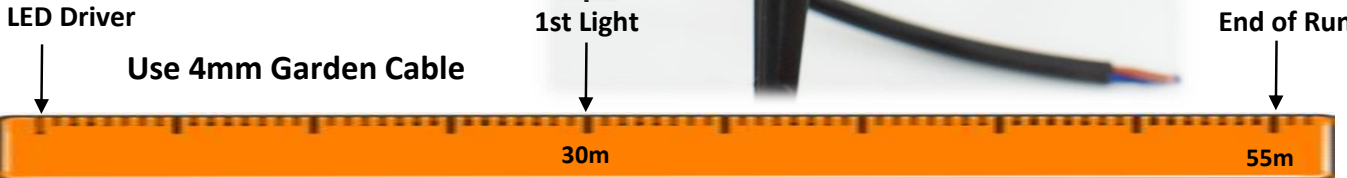

- 12V AC/DC
  - IP Rating - IP67
  - Material - Die cast aluminium
  - Colour - Warm White 3000K
  - Lumens - 570lm
  - Cable - 1m Weather proof
  - Stainless steel screws
  - COB LED chip
  - Beam Angle - 24°
- 

LED Driver

Use 4mm Garden Cable

1st Light

End of Run

- 12V AC/DC
- IP Rating - IP67
- Material - Die cast aluminium
- Colour - Warm White 3000K
- Lumens - 290lm
- Cable - 1m Weather proof
- Stainless steel screws
- COB LED chip
- Beam Angle - 24°