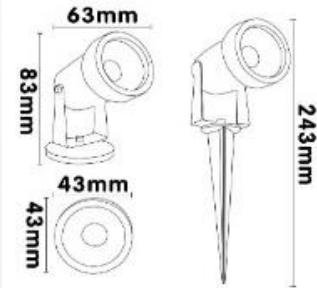

- 12V AC/DC
  - IP Rating - IP67
  - Material - Die cast aluminium
  - Colour - Warm White 3000K
  - Lumens - 570lm
  - Cable - 1m Weather proof
  - Stainless steel screws
  - COB LED chip
  - Beam Angle - 24°
- 

LED Driver

Use 4mm Garden Cable

1st Light

End of Run

- 12V AC/DC
- IP Rating - IP67
- Material - Die cast aluminium
- Colour - Warm White 3000K
- Lumens - 290lm
- Cable - 1m Weather proof
- Stainless steel screws
- COB LED chip
- Beam Angle - 24°