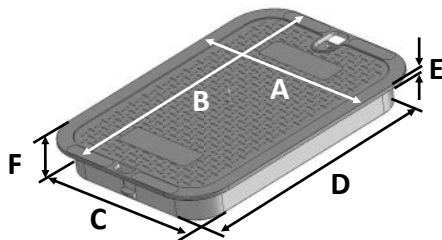

Lid Weight: 2.61 lbs

Total Weight: 6.61 lbs

Load rating:

Pedestrian & lawn care equipment

Box includes 3/8-16 brass nut

All 14"x19" covers and risers fit this box

Made in USA

Made from 100% recycled materials

Lid Dimensions	
A. Top width	11 5/8"
B. Top length	16 13/16"
C. Bottom width	10 1/8"
D. Bottom length	15 1/4"
E. Rim thickness	1/4"
F. Overall height	2"

Box Dimensions	
A. Top inside width	10"
B. Top inside length	15"
C. Top outside width	11 5/8"
D. Top outside length	13 1/4"
E. Bottom inside width	12"
F. Bottom inside length	17"
G. Bottom outside width	16 13/16"
H. Bottom outside length	21"
I. Height	6 3/4"