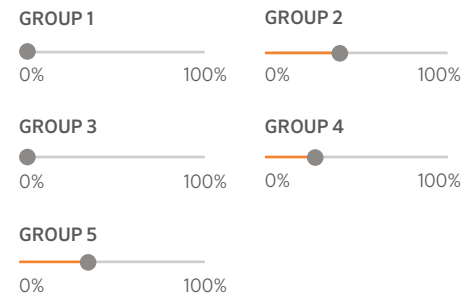

Sunset

9 p.m.

Midnight

Color Your World

Using state-of-the-art LED technology, Luxor lets you create perfect scenes with a spectrum of 30,000 beautiful colors. Adjust color temperatures to match vegetation and architecture to offer distinctive landscape looks throughout the year.