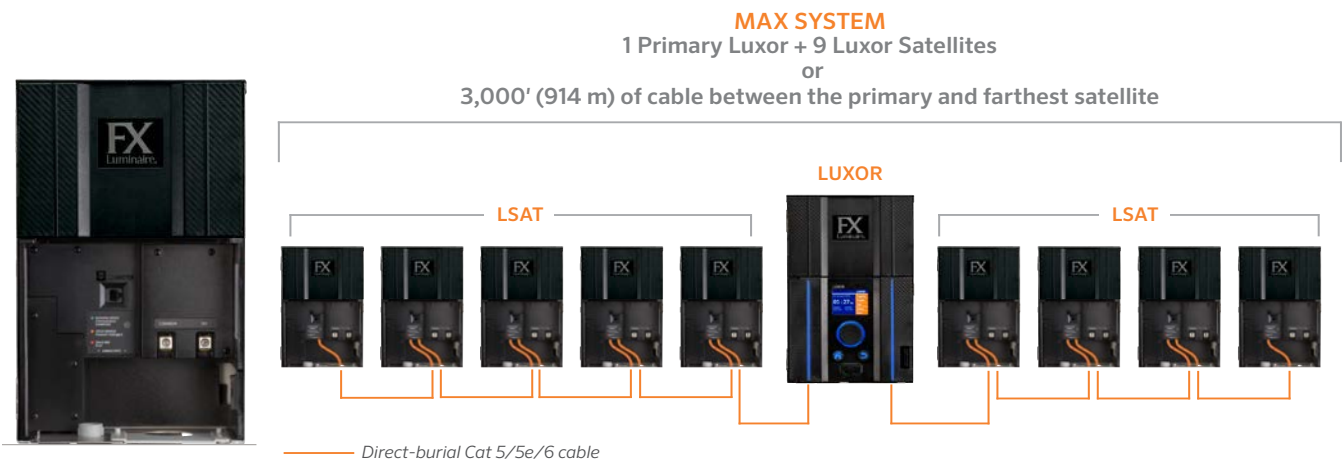

LUXOR ACCESSORIES

Luxor Plays Well with Others

ZD MR-16 LAMPS

The ZD MR-16 is a convenient drop-in LED replacement lamp that converts incandescent fixtures to energy-efficient LED fixtures. When connected to a Luxor controller, the ZD MR-16 adds zoning, dimming, and Wi-Fi control capabilities to any brand of low-voltage lighting fixture.