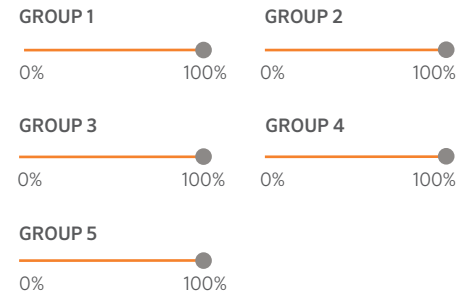

Sunset

9 p.m.

Midnight

Color Your World

Using state-of-the-art LED technology, Luxor lets you create perfect scenes with a spectrum of 30,000 beautiful colors. Adjust color temperatures to match vegetation and architecture to offer distinctive landscape looks throughout the year.