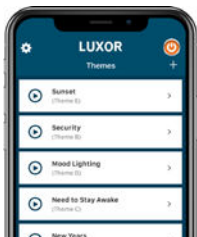

Sunset

9 p.m.

Midnight

Color Your World

Using state-of-the-art LED technology, Luxor lets you create perfect scenes with a spectrum of 30,000 beautiful colors. Adjust color temperatures to match vegetation and architecture to offer distinctive landscape looks throughout the year.

Match Maker

Total Wireless Control

The Luxor app provides ultimate flexibility and convenience for remote lighting management.

With the app, you can adjust fixture intensity and color, create unique themes, and fine-tune your color palette for special occasions — right from the palm of your hand!

Programming

Create custom lighting schedules for everyday living, holidays, and celebrations.

Color Creation

Create up to 30,000 colors using the latest RGBW LED technology.

Groups

Adjust intensity and colors of individual or groups of fixtures to fine-tune your lighting design.

Bring the Outside In

Seamlessly integrate the next-generation capabilities of the Luxor lighting controller into your smart home system for one-stop management of indoor and outdoor living spaces. Luxor fully integrates with leading home automation solutions.