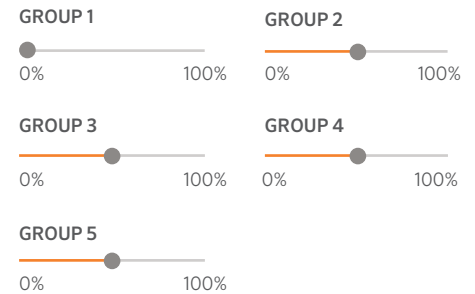

Sunset

9 p.m.

Midnight

Color Your World

Using state-of-the-art LED technology, Luxor lets you create perfect scenes with a spectrum of 30,000 beautiful colors. Adjust color temperatures to match vegetation and architecture to offer distinctive landscape looks throughout the year.