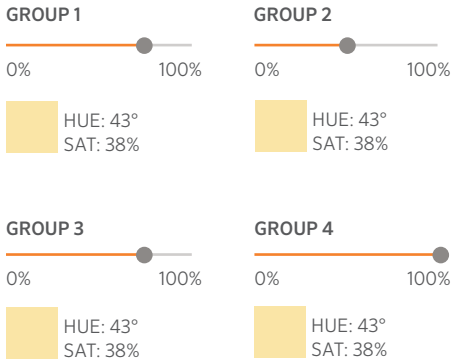

Color Your World

Using state-of-the-art LED technology, Luxor lets you create perfect scenes with a spectrum of 30,000 beautiful colors. Adjust color temperatures to match vegetation and architecture to offer distinctive landscape looks throughout the year.

Living in the Dark?

Don't be stuck in the dark ages! An outdoor lighting system will expand your nighttime living space, enhance safety and security, and add instant curb appeal to your home.

Warming Up

Match Maker