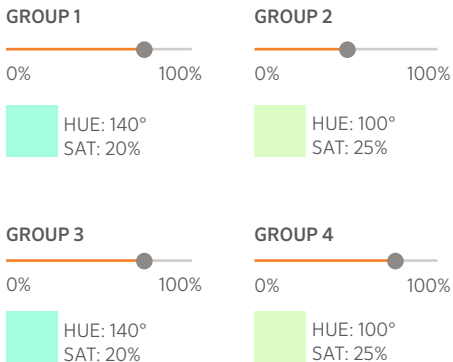

Match Maker

Total Wireless Control

The Luxor app provides ultimate flexibility and convenience for remote lighting management.

With the app, you can adjust fixture intensity and color, create unique themes, and fine-tune your color palette for special occasions — right from the palm of your hand!