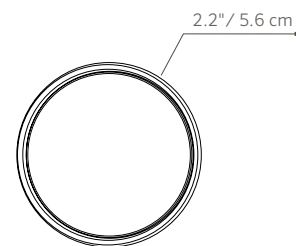

MU: Up Light

MATERIALS:	Die-cast aluminum A380 housing and shroud with stainless steel hardware. Die-cast zinc/aluminum alloy knuckle
SOCKET:	MR16 GU5.3 socket with retaining clips
WIRING:	18 AWG SPT-1W 105° C 300V
POWER:	Input 10-15VAC/VDC 50/60Hz. Remote transformer required (sold separately)
LAMP OPTIONS:	No Lamp, LED lamp, ZD LED lamp, Halogen