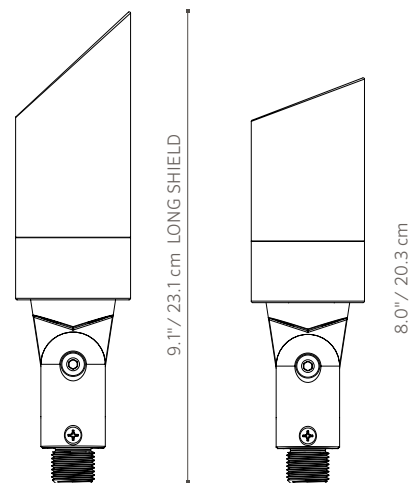

MU: Up Light

MATERIALS:	Die-cast aluminum A380 housing and shroud with stainless steel hardware. Die-cast zinc/aluminum alloy knuckle
SOCKET:	MR16 GU5.3 socket with retaining clips
WIRING:	18 AWG SPT-1W 105° C 300V
POWER:	Input 10-15VAC/VDC 50/60Hz. Remote transformer required (sold separately)
LAMP OPTIONS:	No Lamp, LED lamp, ZD LED lamp, Halogen