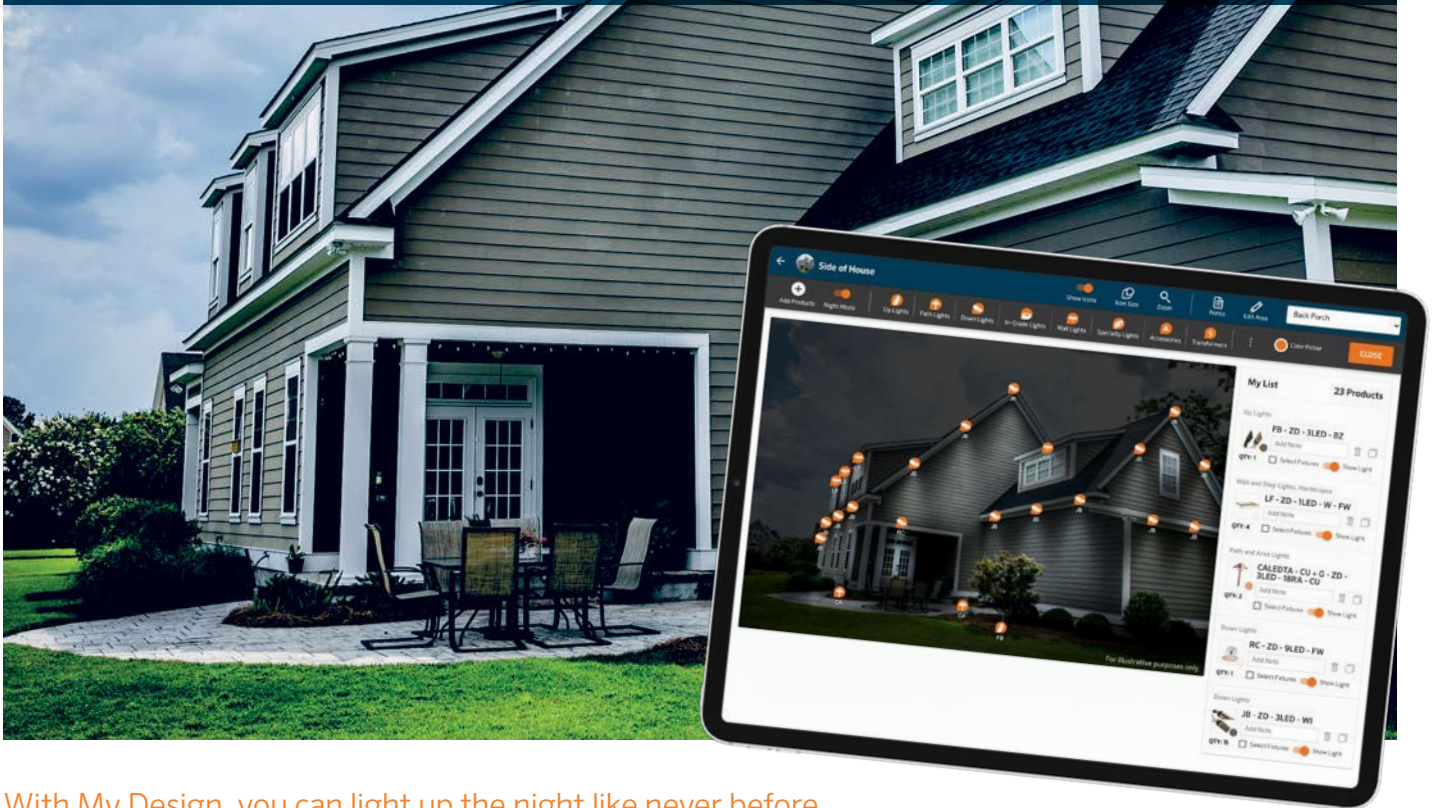

INTRODUCING MY DESIGN WITH NIGHT MODE

Create Virtual Night Demos

With My Design, you can light up the night like never before.

The transformative Night Mode feature lets you design professional after-dark renderings with seamless control of fixture direction, light intensity, beam angle, and more. Use My Design to help your customers simplify the design process, increase sales, and grow their businesses.

To get started, simply snap a picture of any landscape, then turn on Night Mode to reveal the stunning effects of landscape lighting in your design. It's easy to create a professional proposal in just a few clicks using these robust tools:

- **Add Light:** Add default beam patterns to a fixture.
- **Edit Light:** Modify the lighting aspects applied to a fixture.
- **Beam Adjustment:** Rotate and adjust a single beam.
- **Beam Spread:** Select multiple fixtures and assign a custom beam spread.
- **Beam Brightness:** Set the intensity of the light.
- **Select Fixtures:** See which fixtures have beams and which require beams to be added. Select all with a single click.
- **Fixture Icons:** Turn off fixture icons and adjust size for more detail.
- **Darkness:** Increase or decrease the ambient light.

Use My Design to create elegant design proposals and unforgettable experiences that convert prospects into happy customers — all while streamlining the product ordering process and storing your data securely in the cloud for instant access whenever you need it.

Since My Design requires no technical expertise, it's simple enough for beginners, yet powerful enough for experts. Try it for yourself and close sales faster! My Design with Night Mode is available now. **Scan to learn more!**

fxl.com/my-design