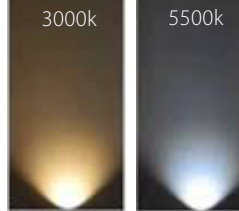

COLOUR TEMPERATURE