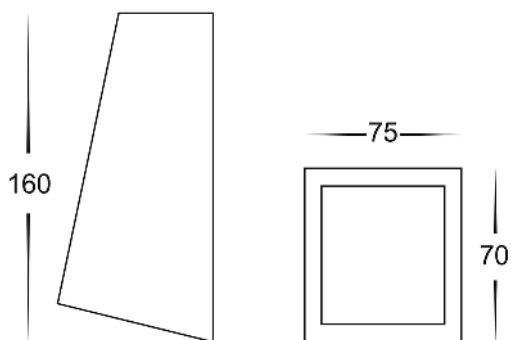

316 Stainless Steel Wedge Wall Light

PRODUCT SPECIFICATIONS

- Name:** Taper
- Material:** 316 Stainless Steel
- Colour:** Stainless Steel
- IP Rating:** IP44
- Lamp Base:** E27
- CRI:** ≥80
- Wiring:** Parallel
- Dimmable:** No
- Warranty:** 2 Years Replacement**

DIMENSIONS

COLOUR TEMPERATURE

IP RATING

APPROVALS

Product Ordering

IMAGE	PART NUMBER	COLOURTEMP	LUMENS	INPUT	BEAM ANGLE	INCLUDED LED
	HV3602T-SS316	3000K	270lm	240v	120°	Tri-Colour 5w GU10 LED
		4000K	285lm			
5500K	300lm					
	HV3605T-SS316	3000K	270lm	12v DC	120°	Tri-Colour 5w MR16 LED
		4000K	285lm			
		5500K	300lm			