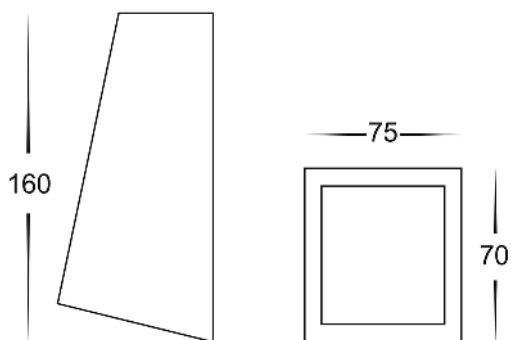

316 Stainless Steel Black Wedge Wall Light

PRODUCT SPECIFICATIONS

Name: Taper
Material: 316 Stainless Steel
Colour: Poly powder coated black
IP Rating: IP44
Lamp Base: GU10 or MR16
CRI: ≥80
Wiring: Parallel
Dimmable: No
Warranty: 2 Years Replacement**

DIMENSIONS

COLOUR TEMPERATURE

IP RATING

APPROVALS

Product Ordering

IMAGE	PART NUMBER	COLOUR TEMP	LUMENS	INPUT	BEAM ANGLE	INCLUDED LED
	HV3602T-BLK	3000K	270lm	240v	120°	 Tri-Colour 5w GU10 LED
		4000K	285lm			
5500K	300lm					
	HV3605T-BLK	3000K	270lm	12v DC	120°	 Tri-Colour 5w MR16 LED
		4000K	285lm			
		5500K	300lm			