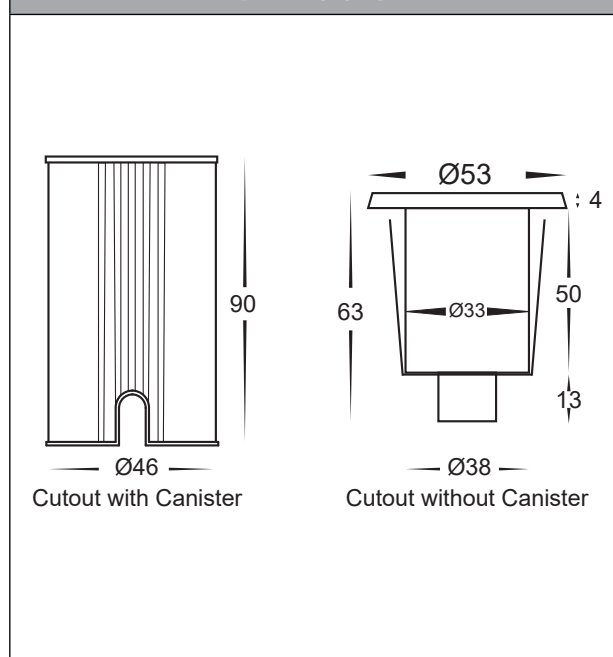

Mini Olo Round Recessed LED Inground or Step Light

PRODUCT SPECIFICATIONS

Name	Mini Olo
Material	316 Stainless Steel or Copper
Colour	Stainless Steel, Black or Copper
IP Rating	IP67
Trafficable	600kgs
Lamp Base	Built in LED
Input Voltage	12v DC
Wattage	1w
Beam Angle	36°
CRI:	>80
Cable Length	300mm
Wiring:	Parallel
Dimmable	No
Warranty	2 Years Replacement

DIMENSIONS

316 Stainless Steel

PART NUMBER	COLOUR TEMP	LUMENS
HV2892W-SS316	3000K	80lm
HV2892C-SS316	5500K	90lm

316 Stainless Steel Black

PART NUMBER	COLOUR TEMP	LUMENS
HV2892W-BLK	3000K	80lm
HV2892C-BLK	5500K	90lm