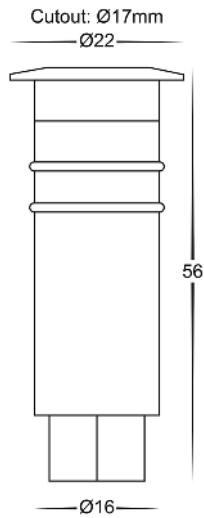

## PRODUCT SPECIFICATIONS

**Name:** Kett  
**Material:** 316 Stainless Steel  
**Colour:** Stainless Steel  
**IP Rating:** IP65  
**Lamp Base:** Built in LED  
**CRI:** ≥80  
**Cable Length:** 1500mm  
**Wiring:** Parallel  
**Dimmable:** No  
**Warranty:** 2 Years Replacement\*\*

## DIMENSIONS

## Product Ordering

IMAGE	PART NUMBER	COLOURTEMP	LUMENS	INPUT	BEAM ANGLE	INCLUDED LED
	<b>HV2861B</b>	Blue	N/A	12v DC	18°	0.5w Built in LED
	<b>HV2861C</b>	5500k	35lm			
	<b>HV2861W</b>	3000k	30lm			

12v DC models must be used with suitable 12v DC LED Driver