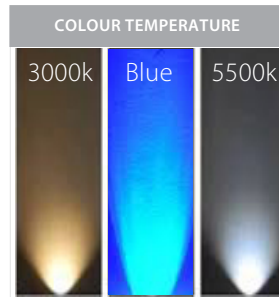

# 316 Stainless Steel Deck Lights

## PRODUCT SPECIFICATIONS

**Name:** Kett  
**Material:** 316 Stainless Steel  
**Colour:** Stainless Steel  
**IP Rating:** IP65  
**Lamp Base:** Built in LED  
**CRI:** ≥80  
**Cable Length:** 1500mm  
**Wiring:** Parallel  
**Dimmable:** No  
**Warranty:** 2 Years Replacement\*\*

## Product Ordering

IMAGE	PART NUMBER	COLOURTEMP	LUMENS	INPUT	BEAM ANGLE	INCLUDED LED
	<b>HV2861B</b>	Blue	N/A	12v DC	18°	0.5w Built in LED
	<b>HV2861C</b>	5500k	35lm			
	<b>HV2861W</b>	3000k	30lm			

12v DC models must be used with suitable 12v DC LED Driver