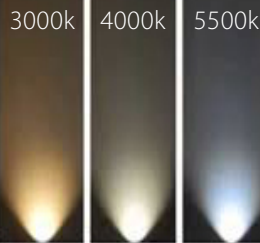

316 Stainless Steel Deck Lights

PRODUCT SPECIFICATIONS

Name: Tekk
Material: 316 Stainless Steel + Aluminium
Colour: Stainless Steel
IP Rating: IP67
Lamp Base: Built in LED
CRI: ≥80
Cable Length: 1500mm
Wiring: Parallel
Dimmable: No
Warranty: 2 Years Replacement**

Not suitable for inground installation

DIMENSIONS

COLOUR TEMPERATURE

IP RATING

APPROVALS

Product Ordering

IMAGE	PART NUMBER	COLOURTEMP	LUMENS	INPUT	BEAM ANGLE	INCLUDED LED
	HV2860C	5500k	180lm	12v DC	30°	3w Built in LED
	HV2860N	4000k	170lm			
	HV2860W	3000k	160lm			