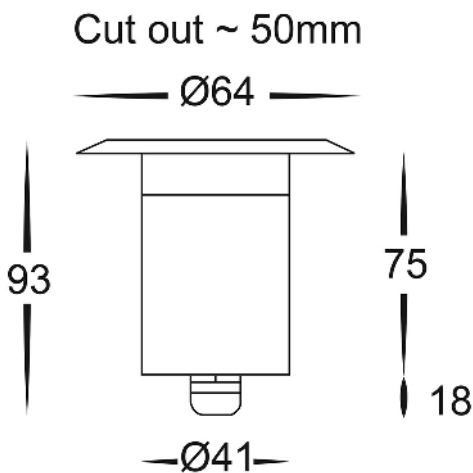

316 Stainless Steel Deck Lights

PRODUCT SPECIFICATIONS

Name: Tekk
Material: 316 Stainless Steel + Aluminium
Colour: Stainless Steel
IP Rating: IP67
Lamp Base: Built in LED
CRI: ≥80
Cable Length: 1500mm
Wiring: Parallel
Dimmable: No
Warranty: 2 Years Replacement**

Not suitable for inground installation

DIMENSIONS

COLOUR TEMPERATURE

IP RATING

APPROVALS

Product Ordering

IMAGE	PART NUMBER	COLOURTEMP	LUMENS	INPUT	BEAM ANGLE	INCLUDED LED
	HV2860C	5500k	180lm	12v DC	30°	3w Built in LED
	HV2860N	4000k	170lm			
	HV2860W	3000k	160lm			