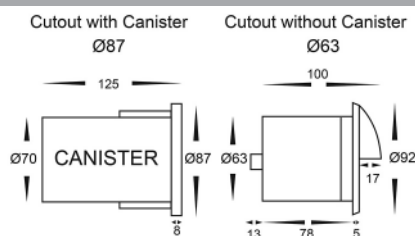

316 Stainless Steel Round Recessed Step or Wall Light

PRODUCT SPECIFICATIONS

- Name:** Ollo
Material: 316 Stainless Steel
Colour: Stainless Steel
IP Rating: IP65
Lamp Base: MR16 or GU10
CRI: ≥80
Cable Length: 300mm
Wiring: Parallel
Dimmable: No
Warranty: 2 Years Replacement**

Not suitable for inground use.

DIMENSIONS

Compatible with
Tri-Colour 9in1
3w, 5w, 7w
12v or 24v LED Globes

OPTIONAL ACCESSORIES

HV190-HC
 HONEYCOMB LENS

COLOUR TEMPERATURE

IP RATING

APPROVALS

Product Ordering

IMAGE	PART NUMBER	COLOUR TEMP	LUMENS	INPUT	BEAM ANGLE	INCLUDED LED
	HV19012T-SS316	3000K 4000K 5500K	270lm 285lm 300lm	12v DC	120°	Tri-Colour 5w MR16 LED
	HV19032T-SS316	3000K 4000K 5500K	270lm 285lm 300lm	240V AC	120°	Tri-Colour 5w GU10 LED