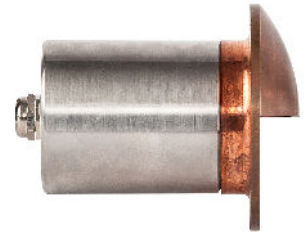

# Copper Round Recessed Step or Wall Light with Eyelid

## PRODUCT SPECIFICATIONS

- Name:** Ollo
- Material:** 316 Stainless Steel + Copper
- Colour:** Copper (will age over time)
- IP Rating:** IP65
- Lamp Base:** MR16
- CRI:** ≥80
- Cable Length:** 300mm
- Wiring:** Parallel
- Dimmable:** No
- Warranty:** 2 Years Replacement\*\*

Not suitable for inground use.

Weathered Copper

Compatible with  
Tri-Colour 9in1  
3w, 5w, 7w  
12v or 24v LED Globes