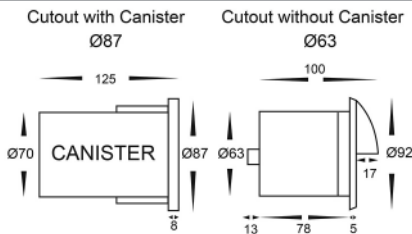

## PRODUCT SPECIFICATIONS

- Name:** Ollo
- Material:** 316 Stainless Steel + Copper
- Colour:** Copper (will age over time)
- IP Rating:** IP65
- Lamp Base:** MR16
- CRI:** ≥80
- Cable Length:** 300mm
- Wiring:** Parallel
- Dimmable:** No
- Warranty:** 2 Years Replacement\*\*

## DIMENSIONS