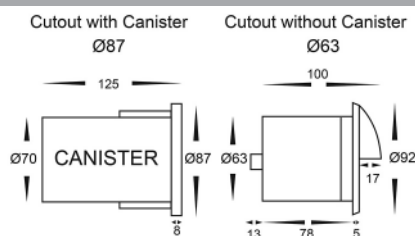

Black Round Recessed Step or Wall Light with Eyelid

PRODUCT SPECIFICATIONS

Name: Ollo
Material: 316 Stainless Steel
Colour: Poly powder coated black face
IP Rating: IP65
Lamp Base: MR16
CRI: ≥80
Cable Length: 300mm
Wiring: Parallel
Dimmable: No
Warranty: 2 Years Replacement**

Not suitable for inground use.

DIMENSIONS

Compatible with
Tri-Colour 9in1
3w, 5w, 7w
12v or 24v LED Globes

OPTIONAL ACCESSORIES

HV190-HC
 HONEYCOMB LENS

COLOUR TEMPERATURE

IP RATING

APPROVALS

Product Ordering

IMAGE	PART NUMBER	COLOURTEMP	LUMENS	INPUT	BEAM ANGLE	INCLUDED LED
	HV19012T-BLK	3000K	270lm	12v DC	120°	Tri-Colour 5w MR16 LED
		4000K	285lm			
		5500K	300lm			

12v DC models must be used with suitable 12v DC LED Driver