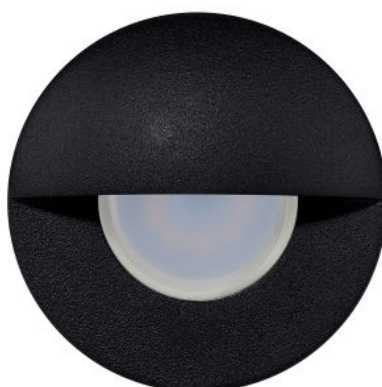

Black Round Recessed Step or Wall Light with Eyelid

PRODUCT SPECIFICATIONS

Name: Ollo
Material: 316 Stainless Steel
Colour: Poly powder coated black face
IP Rating: IP65
Lamp Base: MR16
CRI: ≥80
Cable Length: 300mm
Wiring: Parallel
Dimmable: No
Warranty: 2 Years Replacement**

Not suitable for inground use.

DIMENSIONS

Compatible with
Tri-Colour 9in1
3w, 5w, 7w
12v or 24v LED Globes

OPTIONAL ACCESSORIES

HV190-HC
 HONEYCOMB LENS

COLOUR TEMPERATURE

IP RATING

APPROVALS

Product Ordering

IMAGE	PART NUMBER	COLOURTEMP	LUMENS	INPUT	BEAM ANGLE	INCLUDED LED
	HV19012T-BLK	3000K	270lm	12v DC	120°	Tri-Colour 5w MR16 LED
		4000K	285lm			
		5500K	300lm			

12v DC models must be used with suitable 12v DC LED Driver