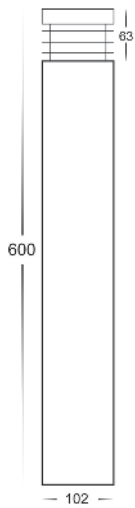

## PRODUCT SPECIFICATIONS

**Name:** Maxi 600  
**Material:** 316 Stainless Steel  
**Colour:** Stainless Steel  
**IP Rating:** IP54  
**Lamp Base:** E27 or MR16  
**CRI:** ≥80  
**Wiring:** Parallel  
**Dimmable:** No  
**Warranty:** 2 Years Replacement\*\*

## DIMENSIONS

## COLOUR TEMPERATURE

## Product Ordering

IMAGE	PART NUMBER	COLOURTEMP	LUMENS	INPUT	BEAM ANGLE	INCLUDED LED
	<b>HV1606T-SS316-240V</b>	3000K	700lm	240V AC	120°	<b>Tri-Colour</b> 9w E27 LED
		4000K	720lm			
5500K		740lm				
	<b>HV1606T-SS316-12V</b>	3000K	270lm	12v DC	120°	<b>Tri-Colour</b> 5w MR16 LED
		4000K	285lm			
		5500K	300lm			