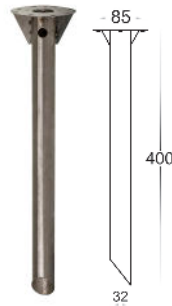

OPTIONAL SPIKE

HV1607