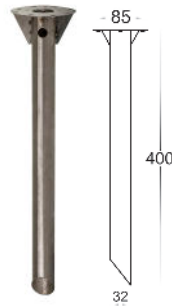

316 Stainless Steel Bollard Lights

PRODUCT SPECIFICATIONS

Name: Mini
Material: 316 Stainless Steel
Colour: Stainless Steel
IP Rating: IP54
Lamp Base: E27 or MR16
CRI: ≥80
Wiring: Parallel
Dimmable: No
Warranty: 2 Years Replacement**

DIMENSIONS

OPTIONAL SPIKE

HV1607

COLOUR TEMPERATURE

IP RATING

APPROVALS

Product Ordering

IMAGE	PART NUMBER	COLOURTEMP	LUMENS	INPUT	BEAM ANGLE	INCLUDED LED
	HV1605T-SS316-240V	3000K	700lm	240V AC	120°	Tri-Colour 9w E27 LED
		4000K	720lm			
5500K		740lm				
	HV1605T-SS316-12V	3000K	270lm	12v DC	120°	Tri-Colour 5w MR16 LED
		4000K	285lm			
		5500K	300lm			