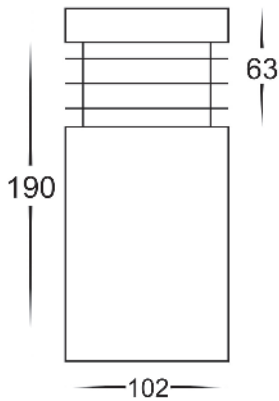

316 Stainless Steel Bollard Lights

PRODUCT SPECIFICATIONS

Name: Mini
Material: 316 Stainless Steel
Colour: Stainless Steel
IP Rating: IP54
Lamp Base: E27 or MR16
CRI: ≥80
Wiring: Parallel
Dimmable: No
Warranty: 2 Years Replacement**

DIMENSIONS

OPTIONAL SPIKE

HV1607

COLOUR TEMPERATURE

IP RATING

APPROVALS

Product Ordering

IMAGE	PART NUMBER	COLOURTEMP	LUMENS	INPUT	BEAM ANGLE	INCLUDED LED
	HV1605T-SS316-240V	3000K	700lm	240V AC	120°	Tri-Colour 9w E27 LED
		4000K	720lm			
5500K		740lm				
	HV1605T-SS316-12V	3000K	270lm	12v DC	120°	Tri-Colour 5w MR16 LED
		4000K	285lm			
		5500K	300lm			