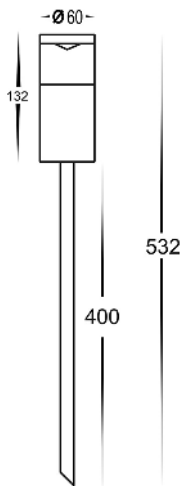

## PRODUCT SPECIFICATIONS

- Name:** Highlite
- Material:** Aluminium
- Colour:** Titanium
- IP Rating:** IP65
- Lamp Base:** MR16
- CRI:** ≥80
- Cable Length:** 2000mm
- Wiring:** Parallel
- Dimmable:** No
- Warranty:** 2 Years Replacement\*\*

## DIMENSIONS

Compatible with  
Tri-Colour 9in1  
3w, 5w, 7w  
12v or 24v LED Globe

## Product Ordering

IMAGE	PART NUMBER	COLOURTEMP	LUMENS	INPUT	BEAM ANGLE	INCLUDED LED
	<b>HV1489T-TTM</b>	3000K 4000K 5500K	270lm 285lm 300lm	12v DC	120°	<b>Tri-Colour</b> 5w MR16 LED

12v DC models must be used with suitable 12v DC LED Driver