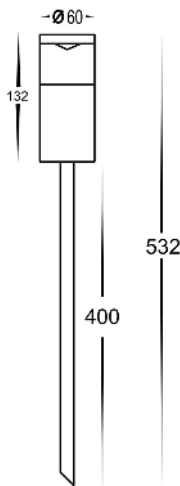

## PRODUCT SPECIFICATIONS

**Name:** Highlite  
**Material:** Aluminium  
**Colour:** Poly powder coated black  
**IP Rating:** IP65  
**Lamp Base:** MR16  
**CRI:** ≥80  
**Cable Length:** 2000mm  
**Wiring:** Parallel  
**Dimmable:** No  
**Warranty:** 2 Years Replacement\*\*

## DIMENSIONS

Compatible with  
**Tri-Colour 9in1**  
 3w, 5w, 7w  
 12v or 24v LED Globe

## Product Ordering

IMAGE	PART NUMBER	COLOURTEMP	LUMENS	INPUT	BEAM ANGLE	INCLUDED LED
	<b>HV1489T-BLK</b>	3000K 4000K 5500K	270lm 285lm 300lm	12v DC	120°	<b>Tri-Colour</b> 5w MR16 LED

12v DC models must be used with suitable 12v DC LED Driver