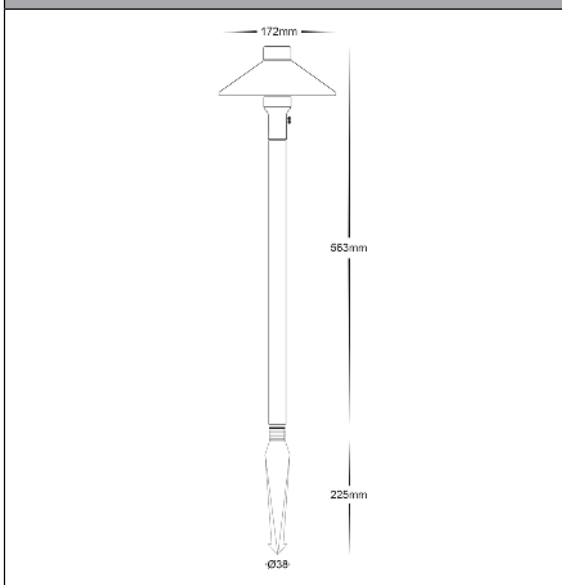

COLOUR TEMP

IP RATING

APPROVAL

COLOUR TEMP

DIMENSIONS