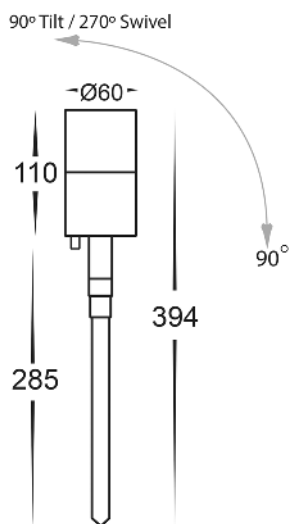

Tivah Aluminium Black Garden Spike Light

PRODUCT SPECIFICATIONS

Name	Tivah
Material	Aluminium
Colour	Poly Powder Coated Black
IP Rating	IP65
Lamp Base	MR16
CRI	> 80
Spike Length	285mm
Cable Length	2 Metres
Wiring	Parallel
Dimmable	No - not with supplied globes
Warranty	2 Years Replacement

COLOUR TEMP

IP RATING

APPROVAL

DIMENSIONS

COMPATIBLE WITH

Adjustable Beam Angle
HV9559W

9in1 12v or 24v DC
HV9507 (12v) / HV9508 (24v)

SUITABLE 12V DC LED DRIVERS

HV9654

HV9653

The drivers above are suggestions only, Factors to consider are total load, run length and cable size. For more information contact Havit Sales Office or Sales Representative

PART NUMBER	COLOUR TEMP	LUMENS	INPUT VOLTAGE	BEAM ANGLE	INCLUDED LED
HV1427T	3000K 4000K 5500K	270lm 285lm 300lm	12v DC	120°	TRI Colour 5w MR16 LED