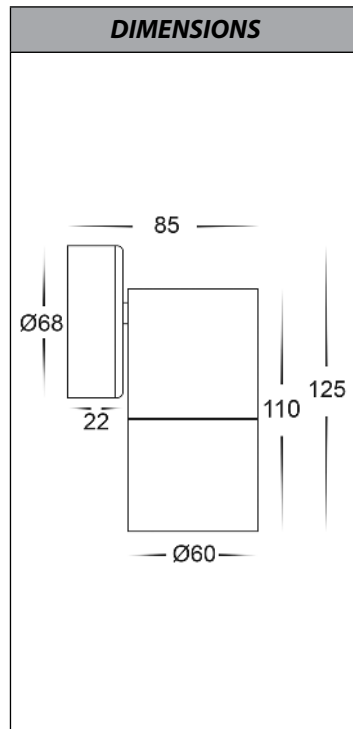

Tivah Aluminium Titanium Fixed Down Wall Light

PRODUCT SPECIFICATIONS	
Name	Tivah
Material	Aluminium
Colour	Titanium
IP Rating	IP65
Lamp Base	GU10 or MR16
CRI	> 80
Wiring	Parallel
Dimmable	No - not with supplied globes
Warranty	2 Years Replacement

COLOUR TEMP	IP RATING	APPROVAL

OPTIONAL DIMMABLE GU10 GLOBES (sold separately)

HV9555 Models

HV9506D

RECOMMENDED DIMMER FOR GU10 DIMMABLE GLOBES

HV9625

PART NUMBER	COLOUR TEMP	LUMENS	INPUT VOLTAGE	BEAM ANGLE	INCLUDED LED
HV1185T	3000K 4000K 5500K	240-560lm 255-595lm 270-640lm	240v AC	60°	 9in1 TRI Colour 3/5/7w GU10 LED
HV1187GU10T	3000K 4000K 5500K	270lm 285lm 300lm	240v AC	120°	 TRI Colour 5w GU10 LED
HV1187MR16T	3000K 4000K 5500K	270lm 285lm 300lm	12v DC	120°	 TRI Colour 5w MR16 LED (Must be used with a 12v DC LED Driver)