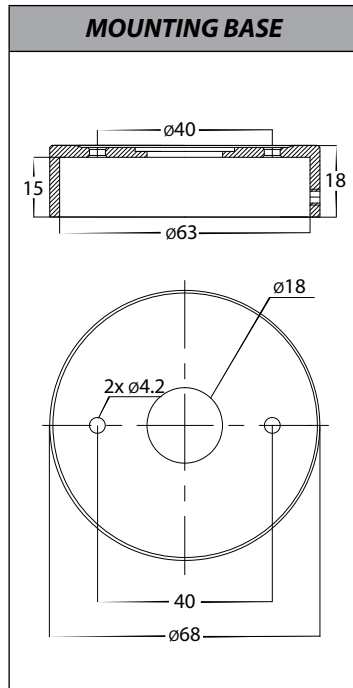

Tivah Aluminium Titanium Fixed Down Wall Light

PRODUCT SPECIFICATIONS	
Name	Tivah
Material	Aluminium
Colour	Titanium
IP Rating	IP65
Lamp Base	GU10 or MR16
CRI	> 80
Wiring	Parallel
Dimmable	No - not with supplied globes
Warranty	2 Years Replacement

COLOUR TEMP	IP RATING	APPROVAL

OPTIONAL DIMMABLE GU10 GLOBES (sold separately)

HV9555 Models

HV9506D

RECOMMENDED DIMMER FOR GU10 DIMMABLE GLOBES

HV9625

PART NUMBER	COLOUR TEMP	LUMENS	INPUT VOLTAGE	BEAM ANGLE	INCLUDED LED
HV1185T	3000K 4000K 5500K	240-560lm 255-595lm 270-640lm	240v AC	60°	 9in1 TRI Colour 3/5/7w GU10 LED
HV1187GU10T	3000K 4000K 5500K	270lm 285lm 300lm	240v AC	120°	 TRI Colour 5w GU10 LED
HV1187MR16T	3000K 4000K 5500K	270lm 285lm 300lm	12v DC	120°	 TRI Colour 5w MR16 LED (Must be used with a 12v DC LED Driver)