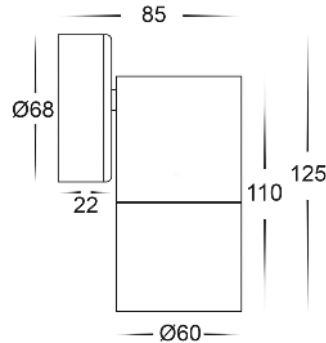

Tivah Aluminium Black Fixed Down Wall Light

PRODUCT SPECIFICATIONS

Name	Tivah
Material	Aluminium
Colour	Textured Black
IP Rating	IP65
Lamp Base	GU10 or MR16
CRI	> 80
Wiring	Parallel
Dimmable	No - not with supplied globes
Warranty	3 Years Replacement

DIMENSIONS

LIGHT DISTRIBUTION

RECOMMENDED DIMMER FOR GU10 DIMMABLE GLOBES

HV9625

OPTIONAL DIMMABLE GU10 GLOBES (sold separately)

HV9506D

HV9555 Models

MOUNTING BASE