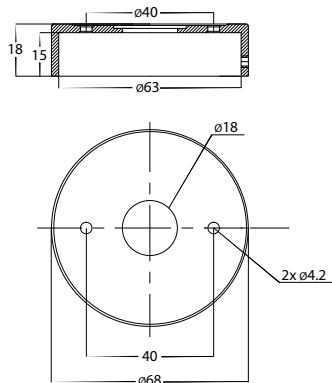

DIMENSIONS

LIGHT DISTRIBUTION

RECOMMENDED DIMMER FOR GU10 DIMMABLE GLOBES

HV9625

OPTIONAL DIMMABLE GU10 GLOBES (sold separately)

HV9506D

HV9555 Models

MOUNTING BASE