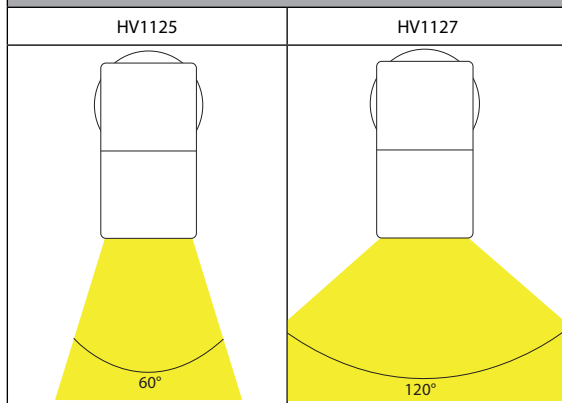

Tivah Aluminium Black Fixed Down Wall Light

PRODUCT SPECIFICATIONS

Name	Tivah
Material	Aluminium
Colour	Textured Black
IP Rating	IP65
Lamp Base	GU10 or MR16
CRI	> 80
Wiring	Parallel
Dimmable	No - not with supplied globes
Warranty	3 Years Replacement

DIMENSIONS

LIGHT DISTRIBUTION

RECOMMENDED DIMMER FOR GU10 DIMMABLE GLOBES

HV9625

OPTIONAL DIMMABLE GU10 GLOBES (sold separately)

HV9506D

HV9555 Models

MOUNTING BASE

COLOUR TEMP

IP RATING

APPROVAL

PART NUMBER	COLOUR TEMP	LUMENS	INPUT VOLTAGE	BEAM ANGLE	INCLUDED LED
HV1125T	3000K 4000K 5500K	240-560lm 255-595lm 270-640lm	240v AC	60°	9in1 TRI Colour 3/5/7w GU10 LED
HV1127GU10T	3000K 4000K 5500K	270lm 285lm 300lm	240v AC	120°	TRI Colour 5w GU10 LED
HV1127MR16T	3000K 4000K 5500K	270lm 285lm 300lm	12v DC	120°	TRI Colour 5w MR16 LED (Must be used with a 12v DC LED Driver)