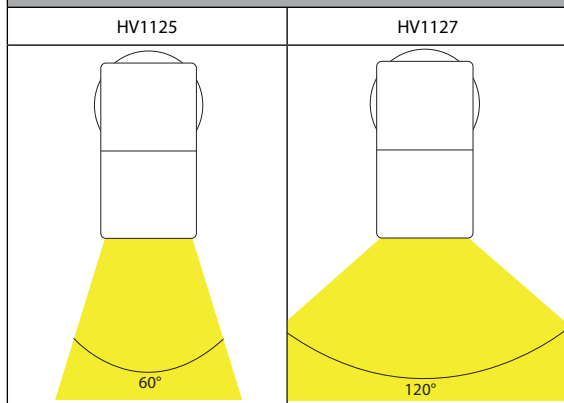

Tivah Aluminium Black Fixed Down Wall Light

PRODUCT SPECIFICATIONS

Name	Tivah
Material	Aluminium
Colour	Textured Black
IP Rating	IP65
Lamp Base	GU10 or MR16
CRI	> 80
Wiring	Parallel
Dimmable	No - not with supplied globes
Warranty	3 Years Replacement

DIMENSIONS

LIGHT DISTRIBUTION

RECOMMENDED DIMMER FOR GU10 DIMMABLE GLOBES

HV9625

OPTIONAL DIMMABLE GU10 GLOBES (sold separately)

HV9506D

HV9555 Models

MOUNTING BASE

COLOUR TEMP

IP RATING

APPROVAL

PART NUMBER	COLOUR TEMP	LUMENS	INPUT VOLTAGE	BEAM ANGLE	INCLUDED LED
HV1125T	3000K 4000K 5500K	240-560lm 255-595lm 270-640lm	240v AC	60°	9in1 TRI Colour 3/5/7w GU10 LED
HV1127GU10T	3000K 4000K 5500K	270lm 285lm 300lm	240v AC	120°	TRI Colour 5w GU10 LED
HV1127MR16T	3000K 4000K 5500K	270lm 285lm 300lm	12v DC	120°	TRI Colour 5w MR16 LED (Must be used with a 12v DC LED Driver)