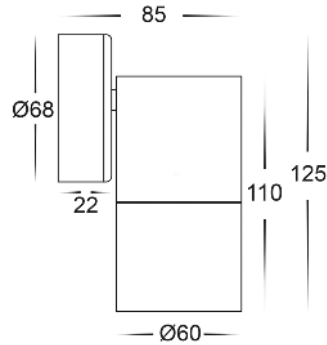

Tivah Aluminium Black Fixed Down Wall Light

PRODUCT SPECIFICATIONS

Name	Tivah
Material	Aluminium
Colour	Textured Black
IP Rating	IP65
Lamp Base	GU10 or MR16
CRI	> 80
Wiring	Parallel
Dimmable	No - not with supplied globes
Warranty	3 Years Replacement

DIMENSIONS

LIGHT DISTRIBUTION

RECOMMENDED DIMMER FOR GU10 DIMMABLE GLOBES

HV9625

OPTIONAL DIMMABLE GU10 GLOBES (sold separately)

HV9506D

HV9555 Models

MOUNTING BASE

COLOUR TEMP

IP RATING

APPROVAL

PART NUMBER	COLOUR TEMP	LUMENS	INPUT VOLTAGE	BEAM ANGLE	INCLUDED LED
HV1125T	3000K 4000K 5500K	240-560lm 255-595lm 270-640lm	240v AC	60°	9in1 TRI Colour 3/5/7w GU10 LED
HV1127GU10T	3000K 4000K 5500K	270lm 285lm 300lm	240v AC	120°	TRI Colour 5w GU10 LED
HV1127MR16T	3000K 4000K 5500K	270lm 285lm 300lm	12v DC	120°	TRI Colour 5w MR16 LED (Must be used with a 12v DC LED Driver)