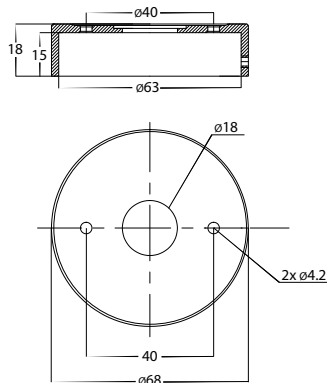

DIMENSIONS

LIGHT DISTRIBUTION

RECOMMENDED DIMMER FOR GU10 DIMMABLE GLOBES

HV9625

OPTIONAL DIMMABLE GU10 GLOBES (sold separately)

HV9506D

HV9555 Models

MOUNTING BASE