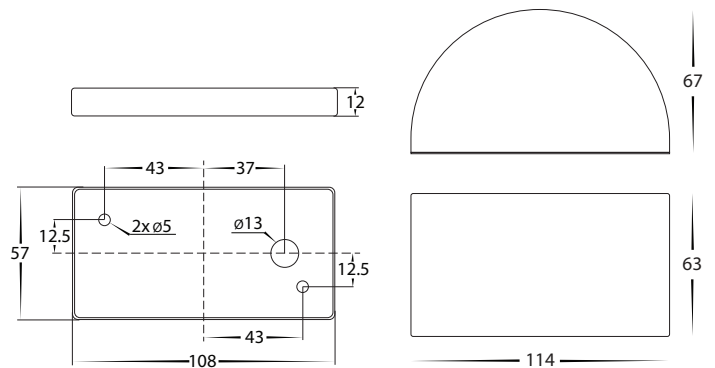

Product Ordering

Image	Part Number	Colour Temp	Lumens	Input Voltage	Beam Angle	Included LED	Barcode
	HV3282T-BLK	3000k 4000k 5500k	460lm 490lm 520lm	12v DC	120°	TRI Colour 6w Built in LED	9350418011060
	HV3282T-BRZ	3000k 4000k 5500k	460lm 490lm 520lm	12v DC	120°	TRI Colour 6w Built in LED	9350418010186
	HV3282T-GPH	3000k 4000k 5500k	460lm 490lm 520lm	12v DC	120°	TRI Colour 6w Built in LED	9350418019561
	HV3282T-SS316	3000k 4000k 5500k	460lm 490lm 520lm	12v DC	120°	TRI Colour 6w Built in LED	9350418025760
	HV3282T-WHT	3000k 4000k 5500k	460lm 490lm 520lm	12v DC	120°	TRI Colour 6w Built in LED	9350418011077

*Items ordered after 01-01-2022