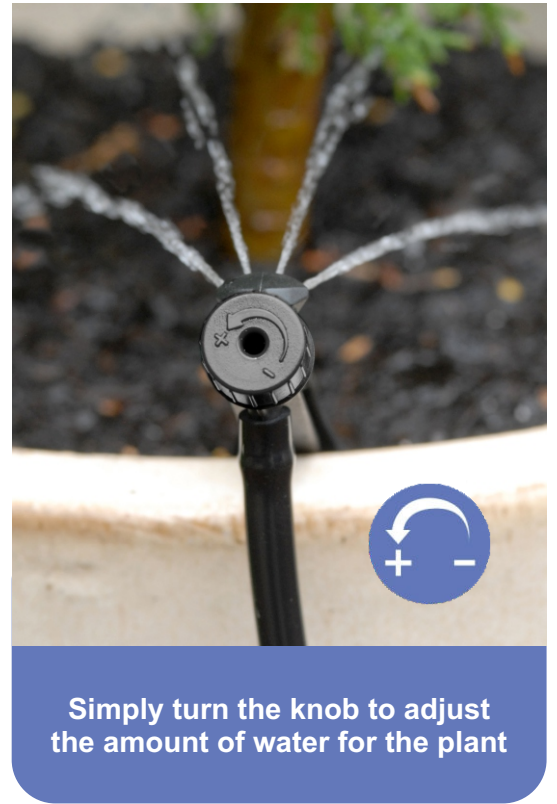

A simple solution

Potstream®