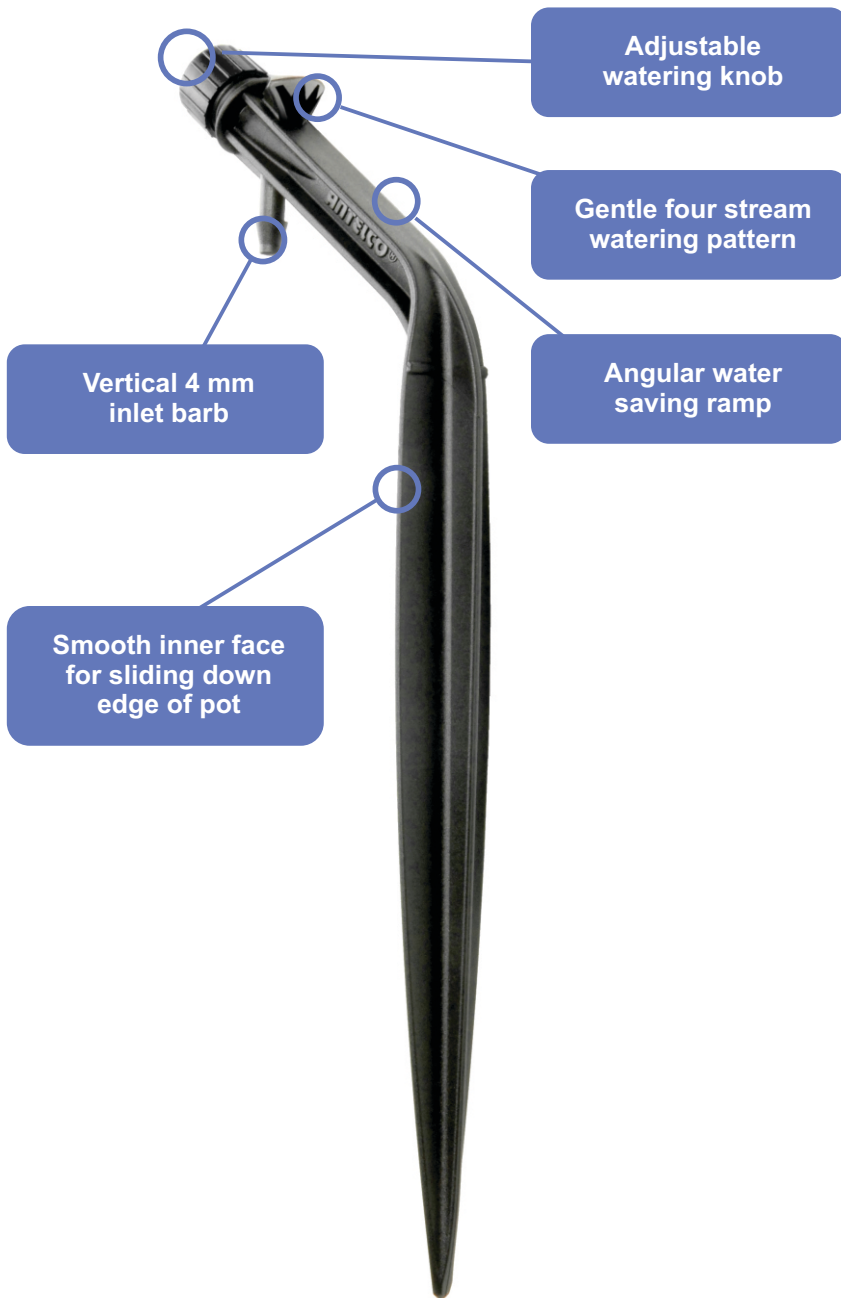

A simple solution

Potstream®