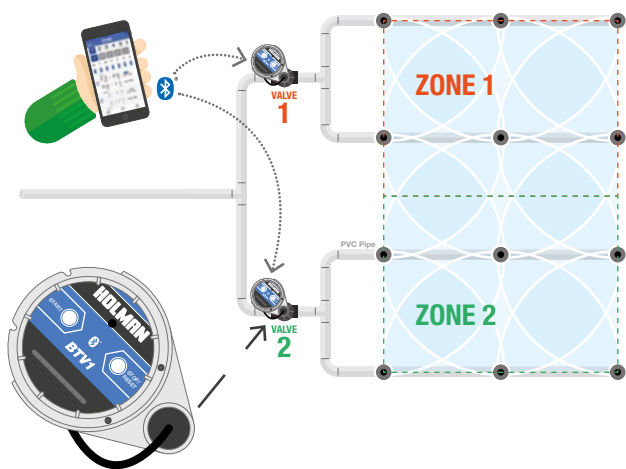

# BTV1

BLUETOOTH® ENABLED SOLENOID VALVE

The BTV1 Bluetooth Enabled Solenoid Control can sync up to 8 valves with one app! With automatic or manual options available, you can manage the programming all from your smartphone.

Suitable for all K-Rain Solenoid Valves, the Bluetooth® has a 20m range. With DC latching coil included, you can easily replace existing solenoid coils.