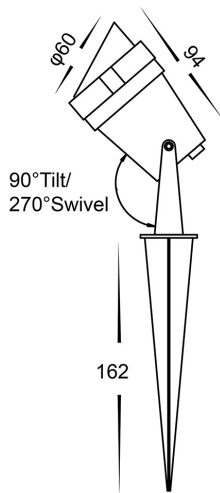

Black Aluminium LED Garden Spike Light

PRODUCT SPECIFICATIONS

Name: Spitze
Material: Aluminium
Colour: Poly powder coated black
IP Rating: IP65
Lamp Base: Built in LED
CRI: ≥80
Cable Length: 1000mm
Wiring: Parallel
Dimmable: No
Warranty: 2 Years Replacement**

DIMENSIONS

COLOUR TEMPERATURE

IP RATING

APPROVALS

Product Ordering

IMAGE	PART NUMBER	COLOURTEMP	LUMENS	INPUT	BEAM ANGLE	INCLUDED LED
	HV1428C	5500K	320lm	12v DC	36°	Built in 3w COB
	HV1428N	4000K	300lm			
	HV1428W	3000K	270lm			