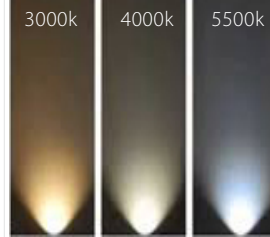

Black Aluminium LED Garden Spike Light

PRODUCT SPECIFICATIONS

Name: Spitze
Material: Aluminium
Colour: Poly powder coated black
IP Rating: IP65
Lamp Base: Built in LED
CRI: ≥80
Cable Length: 1000mm
Wiring: Parallel
Dimmable: No
Warranty: 2 Years Replacement**

DIMENSIONS

COLOUR TEMPERATURE

IP RATING

APPROVALS

Product Ordering

IMAGE	PART NUMBER	COLOURTEMP	LUMENS	INPUT	BEAM ANGLE	INCLUDED LED
	HV1428C	5500K	320lm	12v DC	36°	Built in 3w COB
	HV1428N	4000K	300lm			
	HV1428W	3000K	270lm			