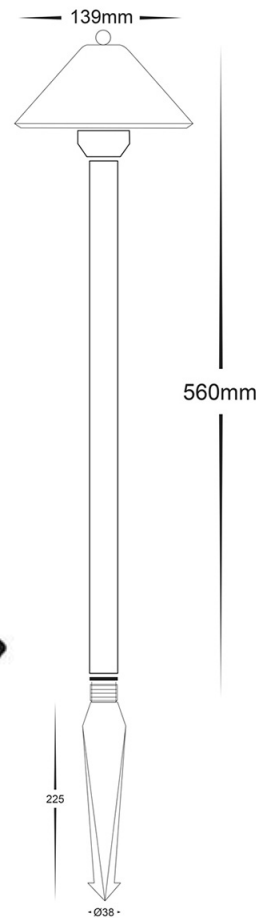

PRODUCT SPECIFICATIONS

Name: Forn

Material: Solid Brass

Colour: Antique Brass

IP Rating: IP54

Lamp Base: G4

CRI: ≥80

Wiring: Parallel

Dimmable: No

Warranty: 2 years replacement**

HV145-BASE
Optional mounting bracket
(sold separately)

PART NUMBER	COLOUR TEMP	LUMENS*	INPUT VOLTAGE	INCLUDED GLOBES
HV1455C	5500k	260lm	12v DC	3.2w G4 LED
HV1455W	3000k	240lm	12v DC	3.2w G4 LED