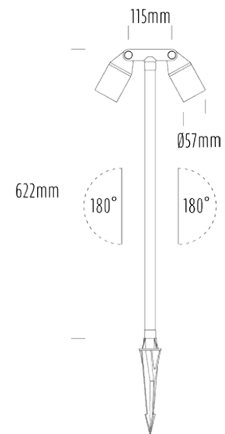

## SPECIFICATIONS

Product Code	AQL-451
Family	Hydra
Construction Material	Solid Cast Brass
Cable	1m Figure 8 Twin Core
IP Rating	IP65
Warranty	5 Year Aqualux Warranty