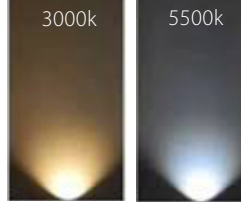

PRODUCT SPECIFICATIONS

Name: Nava
Material: Aluminium
Colour: Titanium
IP Rating: IP65
Lamp Base: Built in LED
CRI: ≥80
Cable Length: 200mm
Wiring: Parallel
Dimmable: No
Warranty: 2 Years Replacement**

DIMENSIONS

COLOUR TEMPERATURE

IP RATING

APPROVALS

Product Ordering

IMAGE	PART NUMBER	COLOURTEMP	LUMENS	INPUT	BEAM ANGLE	INCLUDED LED
	HV2960C-TTM-240V	5500k	400lm	240v AC	120°	5w Built in LED
	HV2960W-TTM-240V	3000k	360lm			
	HV2960C-TTM-12V	5500k	400lm	12v DC	120°	5w Built in LED
	HV2960W-TTM-12V	3000k	360lm			