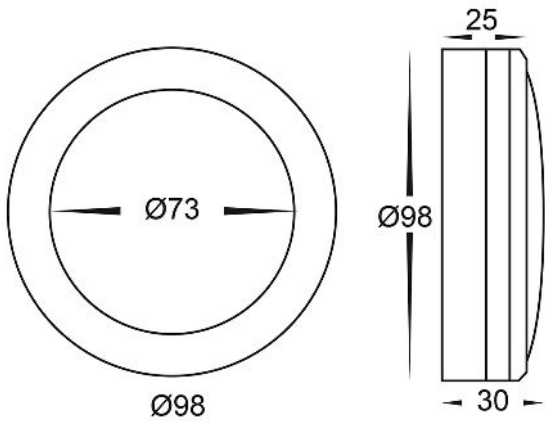

PRODUCT SPECIFICATIONS

Name: Nava
Material: Aluminium
Colour: Titanium
IP Rating: IP65
Lamp Base: Built in LED
CRI: ≥80
Cable Length: 200mm
Wiring: Parallel
Dimmable: No
Warranty: 2 Years Replacement**

DIMENSIONS

COLOUR TEMPERATURE

IP RATING

APPROVALS

Product Ordering

IMAGE	PART NUMBER	COLOURTEMP	LUMENS	INPUT	BEAM ANGLE	INCLUDED LED
	HV2960C-TTM-240V	5500k	400lm	240v AC	120°	5w Built in LED
	HV2960W-TTM-240V	3000k	360lm			
	HV2960C-TTM-12V	5500k	400lm	12v DC	120°	5w Built in LED
	HV2960W-TTM-12V	3000k	360lm			