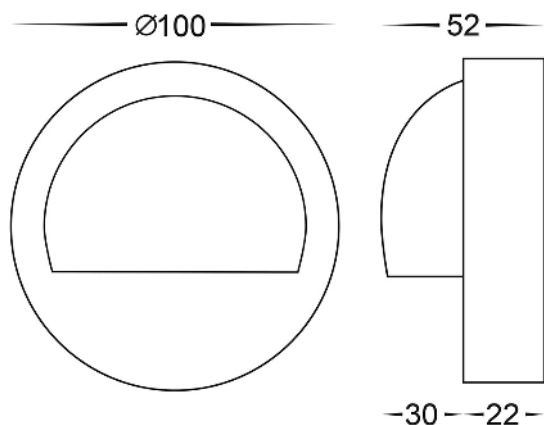

316 Stainless Steel Step Lights with Eyelid

PRODUCT SPECIFICATIONS

Name: Pinta
Material: 316 Stainless Steel
Colour: Stainless Steel
IP Rating: IP65
Lamp Base: G9, G4 or Built in LED
CRI: ≥80
Cable Length: 200mm
Wiring: Parallel
Dimmable: No
Warranty: 2 Years Replacement**

DIMENSIONS

COLOUR TEMPERATURE

IP RATING

APPROVALS

Product Ordering

IMAGE	PART NUMBER	COLOURTEMP	LUMENS	INPUT	BEAM ANGLE	INCLUDED LED
	HV2901	N/A	N/A	240v AC	N/A	G9 25w Max No Globe Supplied
	HV2902	N/A	N/A	12v DC	N/A	G4 20w Max No Globe Supplied
	HV2903T	3000k 4000k 5500k	160lm 170lm 180lm	240v AC	120°	TRI Colour 2.3w Built in LED
	HV2904T	3000k 4000k 5500k	160lm 170lm 180lm	12v DC	120°	TRI Colour 2.3w Built in LED