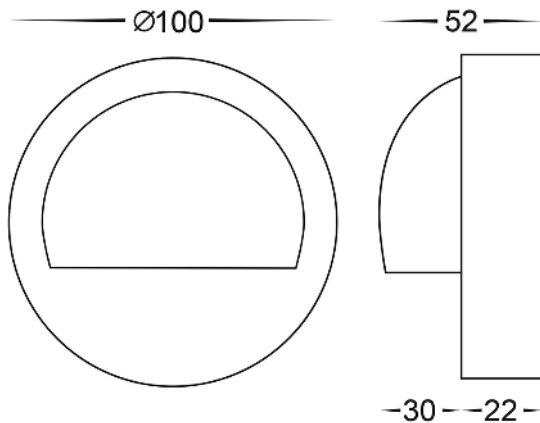

Antique Brass Step Lights with Eyelid

PRODUCT SPECIFICATIONS

- Name:** Pinta
- Material:** Solid Brass
- Colour:** Antique Brass
- IP Rating:** IP65
- Lamp Base:** G9, G4 or Built in LED
- CRI:** ≥80
- Cable Length:** 200mm
- Wiring:** Parallel
- Dimmable:** No
- Warranty:** 2 Years Replacement**

DIMENSIONS

COLOUR TEMPERATURE

IP RATING

APPROVALS

Product Ordering

IMAGE	PART NUMBER	COLOURTEMP	LUMENS	INPUT	BEAM ANGLE	INCLUDED LED
	HV2901-AB	N/A	N/A	240v AC	N/A	G9 25w Max No Globe Supplied
	HV2902-AB	N/A	N/A	12v DC	N/A	G4 20w Max No Globe Supplied
	HV2903T-AB	3000k 4000k 5500k	160lm 170lm 180lm	240v AC	120°	TRI Colour 2.3w Built in LED
	HV2904T-AB	3000k 4000k 5500k	160lm 170lm 180lm	12v DC	120°	TRI Colour 2.3w Built in LED