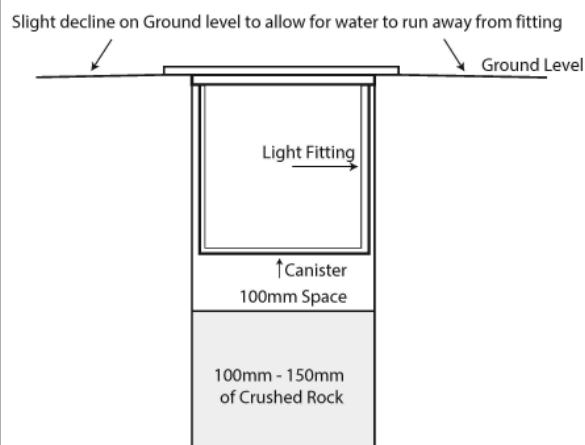

316 Stainless Steel Round Inground or Wall Light

PRODUCT SPECIFICATIONS

Name: Ollo
Material: 316 Stainless Steel
Colour: Stainless Steel
IP Rating: IP65
IK Rating: IK10
Trafficable: 500kg
Lamp Base: MR16 or GU10
CRI: ≥80
Cable Length: 300mm
Wiring: Parallel
Dimmable: No
Warranty: 2 Years Replacement**

Compatible with
Tri-Colour 9in1
3w, 5w, 7w
12v or 24v LED Globes

DIMENSIONS

APPROVALS

IP RATING

COLOUR TEMPERATURE

INSTALLATION WITH ADEQUATE DRAINAGE

OPTIONAL ACCESSORIES

HV190-HC
 HONEYCOMB LENS