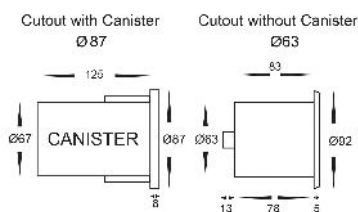

316 Stainless Steel Round Inground or Wall Light

PRODUCT SPECIFICATIONS

Name: Ollo
Material: 316 Stainless Steel
Colour: Stainless Steel
IP Rating: IP65
IK Rating: IK10
Trafficable: 500kg
Lamp Base: MR16 or GU10
CRI: ≥80
Cable Length: 300mm
Wiring: Parallel
Dimmable: No
Warranty: 2 Years Replacement**

Compatible with
Tri-Colour 9in1
3w, 5w, 7w
12v or 24v LED Globes

DIMENSIONS

APPROVALS

IP RATING

COLOUR TEMPERATURE

INSTALLATION WITH ADEQUATE DRAINAGE

OPTIONAL ACCESSORIES

HV190-HC
 HONEYCOMB LENS

Product Ordering

IMAGE	PART NUMBER	COLOURTEMP	LUMENS	INPUT	BEAM ANGLE	INCLUDED LED
	HV19022T-SS316	3000K	270lm	12v DC	120°	Tri-Colour 5w MR16 LED
		4000K	285lm			
	HV19042T-SS316	5500K	300lm	240V AC	120°	Tri-Colour 5w GU10 LED
		3000K	270lm			
		4000K	285lm			
		5500K	300lm			