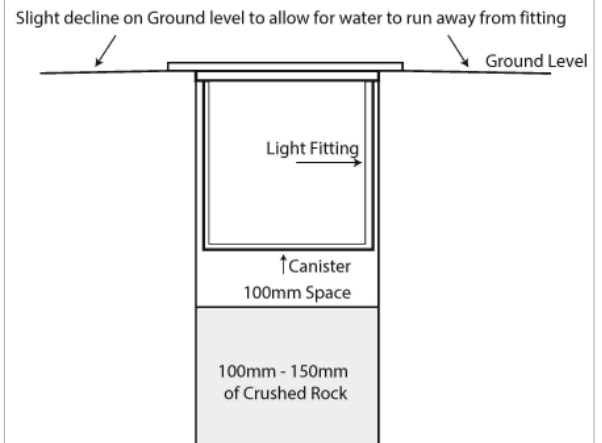

Copper Round Inground or Wall Light

PRODUCT SPECIFICATIONS

Name: Ollo
Material: 316 Stainless Steel + Copper
Colour: Copper (will age over time)
IP Rating: IP65
IK Rating: IK10
Trafficable: 500kg
Lamp Base: MR16
CRI: ≥80
Cable Length: 300mm
Wiring: Parallel
Dimmable: No
Warranty: 2 Years Replacement**

Compatible with
Tri-Colour 9in1
3w, 5w, 7w
12v or 24v LED Globes

DIMENSIONS

APPROVALS

IP RATING

COLOUR TEMPERATURE

INSTALLATION WITH ADEQUATE DRAINAGE

OPTIONAL ACCESSORIES

HV190-HC
 HONEYCOMB LENS