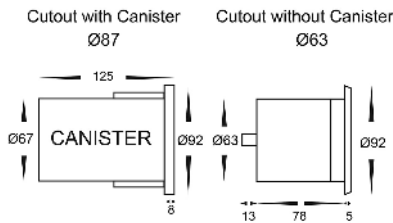

Copper Round Inground or Wall Light

PRODUCT SPECIFICATIONS

Name: Ollo
Material: 316 Stainless Steel + Copper
Colour: Copper (will age over time)
IP Rating: IP65
IK Rating: IK10
Trafficable: 500kg
Lamp Base: MR16
CRI: ≥80
Cable Length: 300mm
Wiring: Parallel
Dimmable: No
Warranty: 2 Years Replacement**

Compatible with
Tri-Colour 9in1
3w, 5w, 7w
12v or 24v LED Globes

DIMENSIONS

APPROVALS

IP RATING

COLOUR TEMPERATURE

INSTALLATION WITH ADEQUATE DRAINAGE

OPTIONAL ACCESSORIES

HV190-HC
 HONEYCOMB LENS

Product Ordering

IMAGE	PART NUMBER	COLOURTEMP	LUMENS	INPUT	BEAM ANGLE	INCLUDED LED
	HV19022T-CP	3000K	270lm	12v DC	120°	Tri-Colour 5w MR16 LED
		4000K	285lm			
		5500K	300lm			

12v DC models must be used with suitable 12v DC LED Driver