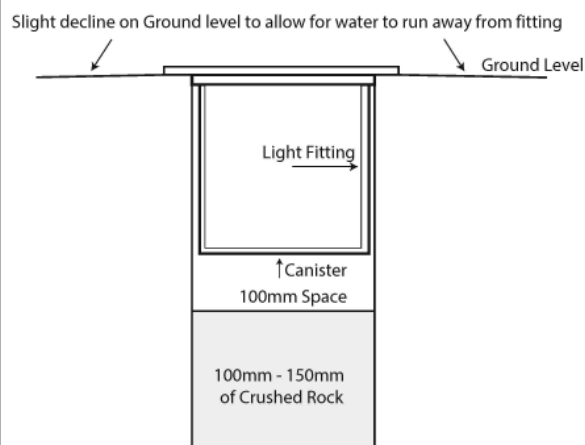

Stainless Steel Black Round Inground or Wall Light

PRODUCT SPECIFICATIONS

Name: Ollo
Material: 316 Stainless Steel
Colour: Poly powder coated black face
IP Rating: IP65
IK Rating: IK10
Trafficable: 500kg
Lamp Base: MR16
CRI: ≥80
Cable Length: 300mm
Wiring: Parallel
Dimmable: No
Warranty: 2 Years Replacement**

Compatible with
 Tri-Colour 9in1
 3w, 5w, 7w
 12v or 24v LED Globes

DIMENSIONS

APPROVALS

IP RATING

COLOUR TEMPERATURE

INSTALLATION WITH ADEQUATE DRAINAGE

OPTIONAL ACCESSORIES

HV190-HC
 HONEYCOMB LENS