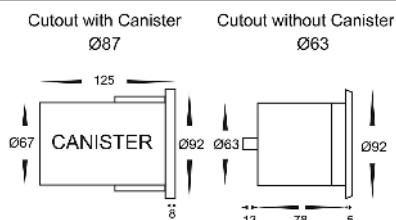

Stainless Steel Black Round Inground or Wall Light

PRODUCT SPECIFICATIONS

Name: Ollo
Material: 316 Stainless Steel
Colour: Poly powder coated black face
IP Rating: IP65
IK Rating: IK10
Trafficable: 500kg
Lamp Base: MR16
CRI: ≥80
Cable Length: 300mm
Wiring: Parallel
Dimmable: No
Warranty: 2 Years Replacement**

Compatible with
 Tri-Colour 9in1
 3w, 5w, 7w
 12v or 24v LED Globes

DIMENSIONS

APPROVALS

IP RATING

COLOUR TEMPERATURE

INSTALLATION WITH ADEQUATE DRAINAGE

OPTIONAL ACCESSORIES

HV190-HC
 HONEYCOMB LENS

Product Ordering

IMAGE	PART NUMBER	COLOURTEMP	LUMENS	INPUT	BEAM ANGLE	INCLUDED LED
	HV19022T-BLK	3000K	270lm	12v DC	120°	Tri-Colour 5w MR16 LED
		4000K	285lm			
		5500K	300lm			

12v DC models must be used with suitable 12v DC LED Driver