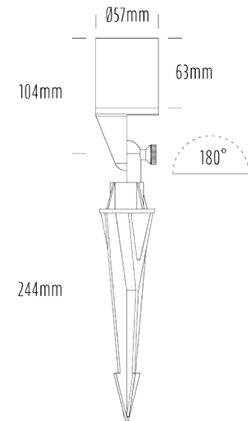

## SPECIFICATIONS

Product Code	AQL-450
Family	Hydra
Construction Material	Solid Cast Brass
Cable	1m Figure 8 Twin Core
IP Rating	IP65
Warranty	5 Year Aqualux Warranty

## INTRODUCTION

The AQL-450 "TURBO" Spike is a new adjustable spot light perfect for lighting projects of every budget. Manufactured from solid cast brass and finished in a durable, textured black powder coat, the AQL-450 is useful wherever a spike spot is needed. The included Aqualux 4W LED globe comes pre-installed allowing rapid installation and setup.