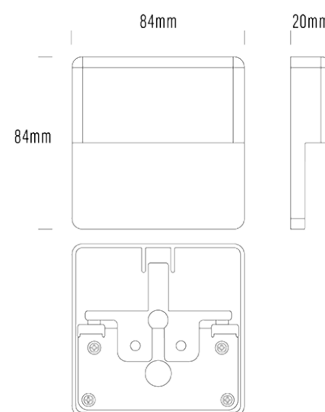

Slimline LED Steplight

SPECIFICATIONS

Product Code	AQL-419
Family	Hydra
Construction Material	Solid Cast Brass
Cable	500mm Fig 8 cable
IP Rating	IP65
Warranty	5 Year Aqualux Warranty

CONFIGURED OPTIONS

Variant Code	AQL-419-B3Y00230DCS
Body Colour	Aged Brass
Control Gear	12~24V AC / 24V DC
Rated Power	2W
Nominal Lumens	100 lm
CCT / Colour	3000K / 300mA
Optical	DC
CRI	80
Other	1m Aqualux Cable
Dimming	Non Dimming