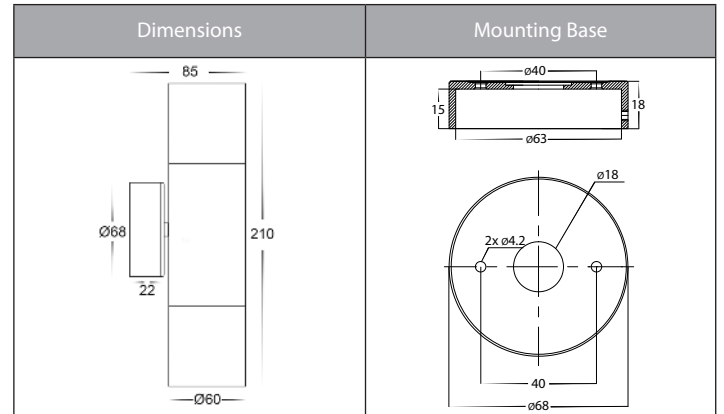

## Product Specifications

Name	Tivah
Material	Solid Brass
Colour	Antique Brass
IP Rating	IP65
Installation Type	Wall - Surface Mounted
Lamp Base	Either GU10 or MR16
Protection Class	240v = 1 (Requires Earth)
	12v DC = 3 (No Earth Required)
Max Wattage	2x 35w GU10   2x 20w MR16
Lamp Expectancy	>30,000hrs
Diffuser Type	Clear Glass
UGR	<32
CRI	CRI>80
Dimmable	No - Not with supplied globes, See below for optional dimmable globes
IK Rating	IK10
Warranty	3 Years Replacement*

## Product Ordering

Part Number	Colour Temp	Lumens	Input Voltage	Beam Angle	Included LED	Barcode
<b>HV1095T</b>	3000k 4000k 5500k	2x 240-560lm 2x 255-595lm 2x 270-630lm	240v AC	60°	 <b>TRI Colour</b> 2x 3/5/7w GU10 LED	9350418014948
<b>HV1097GU10T</b>	3000k 4000k 5500k	2x 270lm 2x 285lm 2x 300lm	240v AC	120°	 <b>TRI Colour</b> 2x 5w GU10 LED	9350418014955
<b>HV1097MR16T</b>	3000k 4000k 5500k	2x 270lm 2x 285lm 2x 300lm	12v DC	120°	 <b>TRI Colour</b> 2x 5w MR16 LED	9350418014962