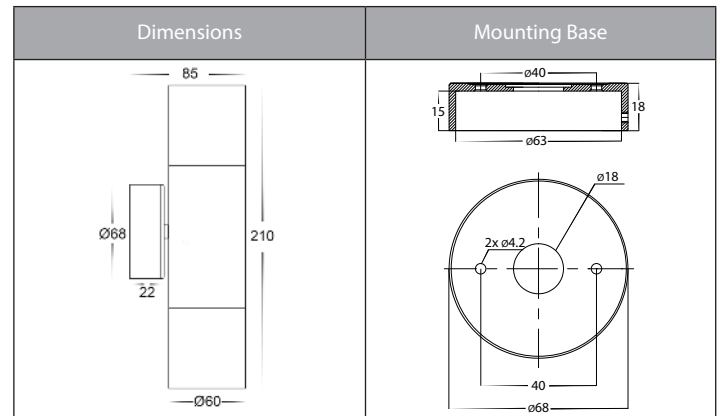

Tivah Graphite Coloured Up & Down Wall Lights

Product Specifications

Name	Tivah
Material	Solid Brass
Colour	Graphite
IP Rating	IP65
Installation Type	Wall - Surface Mounted
Lamp Base	Either GU10 or MR16
Protection Class	240v = 1 (Requires Earth)
	12v DC = 3 (No Earth Required)
Max Wattage	2x 35w GU10 2x 20w MR16
Lamp Expectancy	>30,000hrs
Diffuser Type	Clear Glass
UGR	<32
CRI	CRI>80
Dimmable	No - Not with supplied globes, See below for optional dimmable globes
IK Rating	IK10
Warranty	3 Years Replacement*

Product Ordering

Part Number	Colour Temp	Lumens	Input Voltage	Beam Angle	Included LED	Barcode
HV1075T	3000k 4000k 5500k	2x 240-560lm 2x 255-595lm 2x 270-630lm	240v AC	60°	TRI Colour 2x 3/5/7w GU10 LED	9350418019431
HV1077GU10T	3000k 4000k 5500k	2x 270lm 2x 285lm 2x 300lm	240v AC	120°	TRI Colour 2x 5w GU10 LED	9350418019448
HV1077MR16T	3000k 4000k 5500k	2x 270lm 2x 285lm 2x 300lm	12v DC	120°	TRI Colour 2x 5w MR16 LED	9350418019455