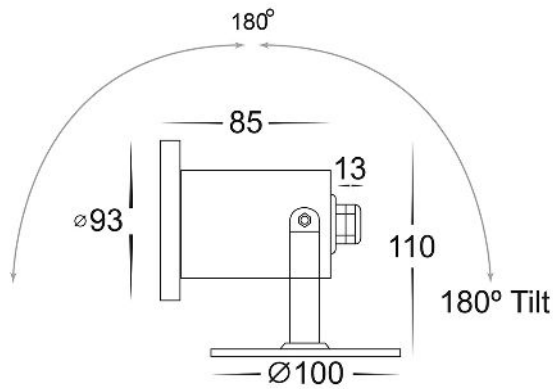

316 Stainless Steel Pond Light

PRODUCT SPECIFICATIONS

- Name:** Onder
- Material:** 316 Stainless Steel
- Colour:** Stainless Steel
- IP Rating:** IP68
- Lamp Base:** MR16
- CRI:** ≥80
- Cable Length:** 6000mm
- Installation Depth:** Up to 1000mm
- Wiring:** Parallel
- Dimmable:** No
- Warranty:** 2 Years Replacement**

DIMENSIONS

Compatible with
Tri-Colour 9in1
3w, 5w, 7w
12v or 24v LED Globe

COLOUR TEMPERATURE

IP RATING

APPROVALS

Product Ordering

IMAGE	PART NUMBER	COLOURTEMP	LUMENS	INPUT	BEAM ANGLE	INCLUDED LED
	HV1491T	3000K 4000K 5500K	270lm 285lm 300lm	12v DC	120°	 Tri-Colour 5w MR16 LED