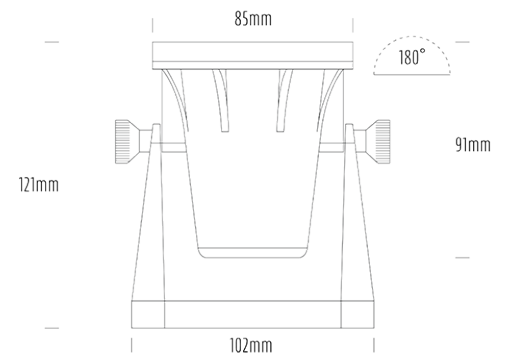

Pond Light

SPECIFICATIONS

Product Code	AQL-415
Family	Hydra
Construction Material	Solid Cast Brass
Cable	4m Aqualux 2-Core Silicone / PTFE Cable
IP Rating	IP68
Warranty	5 Year Aqualux Warranty

CONFIGURED OPTIONS

Variant Code	AQL-415-B1M
Body Colour	Brushed Chrome
Control Gear	MR16
Dimming	Lamp Dependant

INTRODUCTION

IP68 cast brass surface mount spot light.
Ideal for ponds & water features.
Submersible up to 1 meter.