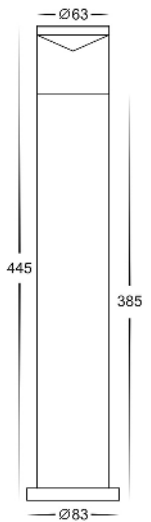

PRODUCT SPECIFICATIONS

Name: Highlite
Material: Solid Brass
Colour: Antique Brass finish
IP Rating: IP54
Lamp Base: GU10 or MR16
CRI: ≥80
Cable Length: 2000mm
Wiring: Parallel
Dimmable: No
Warranty: 2 Years Replacement**

DIMENSIONS

OPTIONAL SPIKE

HV1607

OPTIONAL EXTENSION

HV1603-AB

Shown With Extension

COLOUR TEMPERATURE

IP RATING

APPROVALS

Product Ordering

IMAGE	PART NUMBER	COLOURTEMP	LUMENS	INPUT	BEAM ANGLE	INCLUDED LED
	HV1601T-AB	3000K	270lm	240V AC	120°	Tri-Colour 5w GU10 LED
		4000K	285lm			
		5500K	300lm			
	HV1602T-AB	3000K	270lm	12v DC	120°	Tri-Colour 5w MR16 LED
		4000K	285lm			
		5500K	300lm			