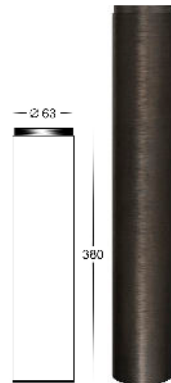

PRODUCT SPECIFICATIONS

Name: Highlite
Material: Solid Brass
Colour: Antique Brass finish
IP Rating: IP54
Lamp Base: GU10 or MR16
CRI: ≥80
Cable Length: 2000mm
Wiring: Parallel
Dimmable: No
Warranty: 2 Years Replacement**

DIMENSIONS

OPTIONAL SPIKE

HV1607

OPTIONAL EXTENSION

HV1603-AB

Shown With Extension

COLOUR TEMPERATURE

IP RATING