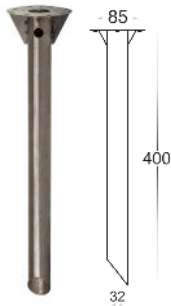

PRODUCT SPECIFICATIONS

Name: Highlite
Material: Solid Brass
Colour: Antique Brass finish
IP Rating: IP54
Lamp Base: GU10 or MR16
CRI: ≥80
Cable Length: 2000mm
Wiring: Parallel
Dimmable: No
Warranty: 2 Years Replacement**

DIMENSIONS

OPTIONAL SPIKE

HV1607

OPTIONAL EXTENSION

HV1603-AB

Shown With Extension

COLOUR TEMPERATURE

IP RATING